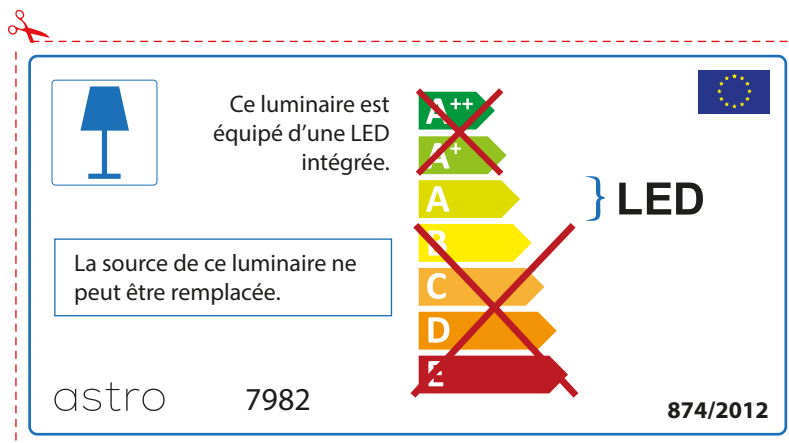

FRENCH

Prenez soin de vérifier le dimensions des lampes (celles-ci varient selon les fournisseurs) afin de vous assurer qu'elles rentrent physiquement dans le luminaire