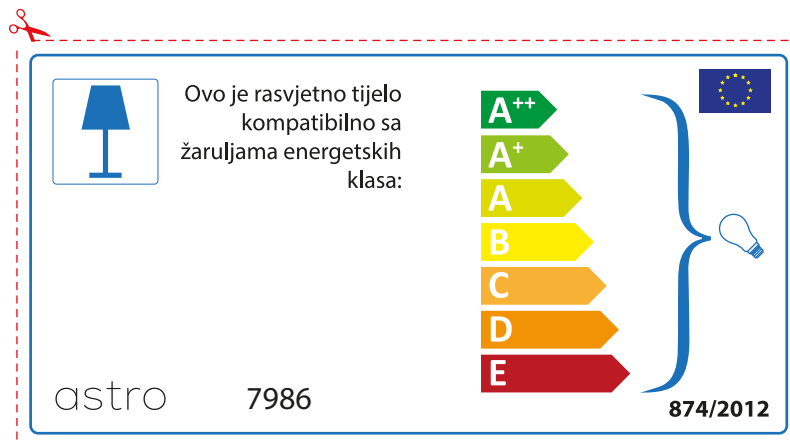

874/2012 

Detailed description: This is a rectangular label for an astro luminaire model 7986. It features a blue lamp icon in a box on the left. To its right, text states compatibility with bulbs of energy classes A++ through E. A vertical stack of seven colored arrows (green, light green, yellow, orange, red-orange, red) represents these classes. A blue bracket on the right groups all classes and points to a lightbulb icon. The bottom left contains the code '874/2012' and the bottom right contains the European Union flag. A red dashed border with a scissors icon at the top left indicates where to cut.

A++
A+
A
B
C
D
E

874/2012 

Detailed description: This is a rectangular label for an astro lamp model 7986. It features a blue lamp icon in a box on the left. To its right is the text 'Diese Leuchte ist kompatibel mit Leuchtmitteln der Energieklassen:'. Below this is a vertical stack of seven energy class arrows: A++ (green), A+ (light green), A (yellow-green), B (yellow), C (orange), D (dark orange), and E (red). A large blue bracket on the right side of these arrows encompasses all seven classes and points to a small lightbulb icon. At the bottom left is the text '874/2012' and at the bottom right is the European Union flag.

A++
A+
A
B
C
D
E

874/2012 

 Corpurile de iluminat sunt compatibile cu surse de lumina din clasa:

A++
A+
A
B
C
D
E

astro 7986 

874/2012

CROATIAN

Provjerite veličinu žarulje prije umetanja u rasvjetno tijelo jer se veličina žarulja razlikuje ovisno o proizvođaču

SPANISH

Por favor, comprobar las dimensiones de las lámparas para esta luminaria. Las dimensiones de las lámparas pueden variar entre las diferentes marcas

astro 7986

 Esta luminaria es compatible con lámparas de clase energética: