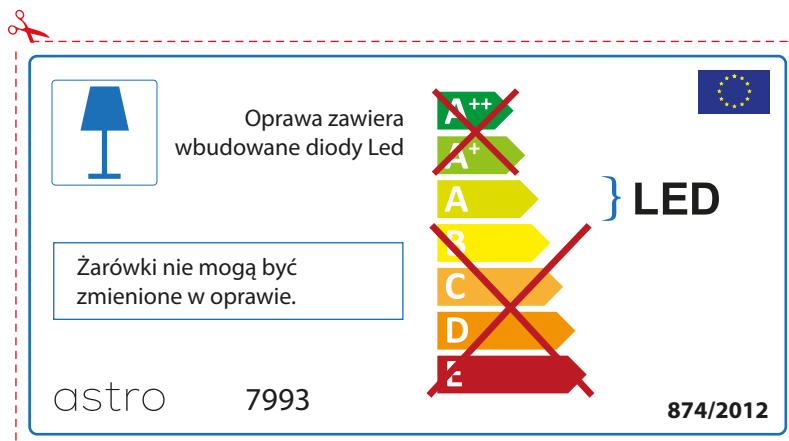

astro 7993

 Tá lampaí LED ionsuite sa lonrán seo.

~~A++~~
~~A+~~
A } LED
~~B~~
~~C~~
~~D~~
~~E~~

Ní féidir na lampaí LED sa lonrán a athrú.

874/2012 

 Tá lampaí LED ionsuite sa lonrán seo. 

Ní féidir na lampaí LED sa lonrán a athrú.

~~A++~~
~~A+~~
A } LED
~~B~~
~~C~~
~~D~~
~~E~~

astro 7993 874/2012

POLISH

Proszę sprawdzić wymiary żarówki czy pasują do danej oprawy , gdyż rozmiary żarówek mogą się różnić w zależności od producenta

PORTUGUESE

Por favor verifique as dimensões das lâmpadas compatíveis com a luminária, pois as mesmas podem variar de marcar para marcar

astro 7993

 Esta luminária contém lâmpada led incluída.

~~A++~~
~~A+~~
A } LED
~~B~~
~~C~~
~~D~~
~~E~~