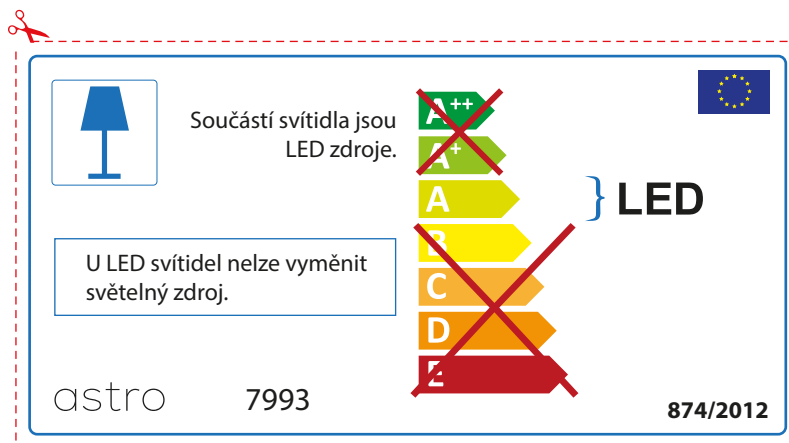

CZECH

Zkontrolujte prosím rozměr světelného zdroje pro svítidlo, protože se liší u různých značek