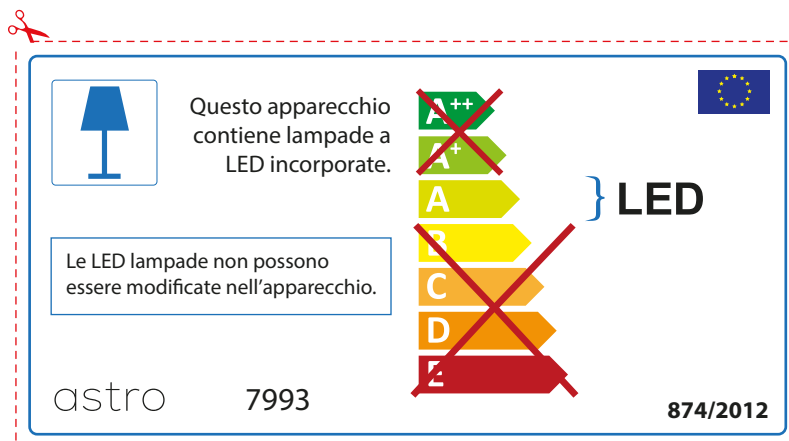

ENGLISH

Please check lamp dimensions for suitable fitting with your luminaire, as lamp sizes may vary between brands

astro 7993

 This luminaire contains built-in LED lamps.

~~A++~~
~~A+~~
A } LED
~~B~~
~~C~~
~~D~~
~~E~~

The LED lamps cannot be changed in the luminaire.

874/2012 

 This luminaire contains built-in LED lamps. 

The LED lamps cannot be changed in the luminaire.

~~A++~~
~~A+~~
A } LED
~~B~~
~~C~~
~~D~~
~~E~~

astro 7993 874/2012

FRENCH

Prenez soin de vérifier le dimensions des lampes (celles-ci varient selon les fournisseurs) afin de vous assurer qu'elles rentrent physiquement dans le luminaire

ITALIAN

Si prega di verificare le dimensioni della lampada per il montaggio adatto con il suo apparecchio di illuminazione, perché le dimensioni della lampada può variare tra le marche