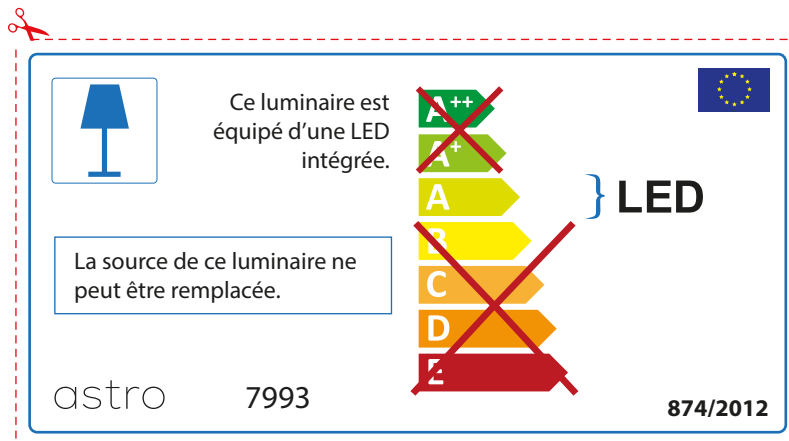

ENGLISH

Please check lamp dimensions for suitable fitting with your luminaire, as lamp sizes may vary between brands

astro 7993

 This luminaire contains built-in LED lamps.

~~A++~~
~~A+~~
A } LED
~~B~~
~~C~~
~~D~~
~~E~~

The LED lamps cannot be changed in the luminaire.

874/2012 

 This luminaire contains built-in LED lamps. 

The LED lamps cannot be changed in the luminaire.

~~A++~~
~~A+~~
A } LED
~~B~~
~~C~~
~~D~~
~~E~~

astro 7993 874/2012

FRENCH

Prenez soin de vérifier le dimensions des lampes (celles-ci varient selon les fournisseurs) afin de vous assurer qu'elles rentrent physiquement dans le luminaire

ITALIAN

Si prega di verificare le dimensioni della lampada per il montaggio adatto con il suo apparecchio di illuminazione, perché le dimensioni della lampada può variare tra le marche