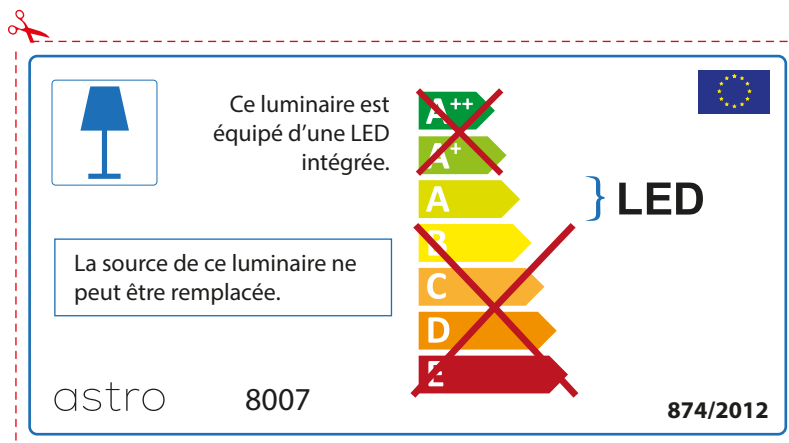

FRENCH

Prenez soin de vérifier le dimensions des lampes (celles-ci varient selon les fournisseurs) afin de vous assurer qu'elles rentrent physiquement dans le luminaire