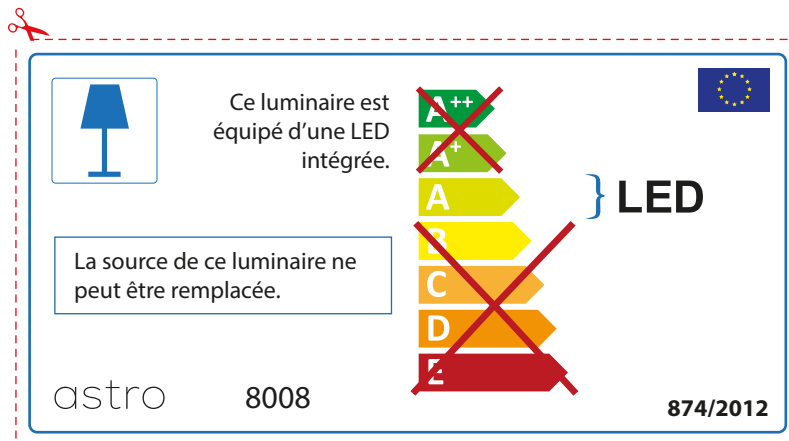

ENGLISH

Please check lamp dimensions for suitable fitting with your luminaire, as lamp sizes may vary between brands

astro 8008

 This luminaire contains built-in LED lamps.

~~A++~~
~~A+~~
A } LED
~~B~~
~~C~~
~~D~~
~~E~~

The LED lamps cannot be changed in the luminaire.

874/2012 

 This luminaire contains built-in LED lamps. 

The LED lamps cannot be changed in the luminaire.

~~A++~~
~~A+~~
A } LED
~~B~~
~~C~~
~~D~~
~~E~~

astro 8008 874/2012

FRENCH

Prenez soin de vérifier le dimensions des lampes (celles-ci varient selon les fournisseurs) afin de vous assurer qu'elles rentrent physiquement dans le luminaire

ITALIAN

Si prega di verificare le dimensioni della lampada per il montaggio adatto con il suo apparecchio di illuminazione, perché le dimensioni della lampada può variare tra le marche