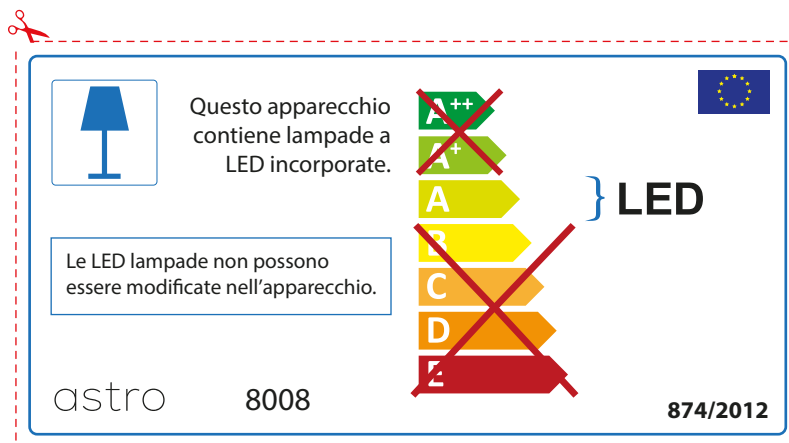

ENGLISH

Please check lamp dimensions for suitable fitting with your luminaire, as lamp sizes may vary between brands

astro 8008

 This luminaire contains built-in LED lamps.

~~A++~~
~~A+~~
A } LED
~~B~~
~~C~~
~~D~~
~~E~~

The LED lamps cannot be changed in the luminaire.

874/2012 

 This luminaire contains built-in LED lamps. 

The LED lamps cannot be changed in the luminaire.

~~A++~~
~~A+~~
A } LED
~~B~~
~~C~~
~~D~~
~~E~~

astro 8008 874/2012

FRENCH

Prenez soin de vérifier le dimensions des lampes (celles-ci varient selon les fournisseurs) afin de vous assurer qu'elles rentrent physiquement dans le luminaire

ITALIAN

Si prega di verificare le dimensioni della lampada per il montaggio adatto con il suo apparecchio di illuminazione, perché le dimensioni della lampada può variare tra le marche