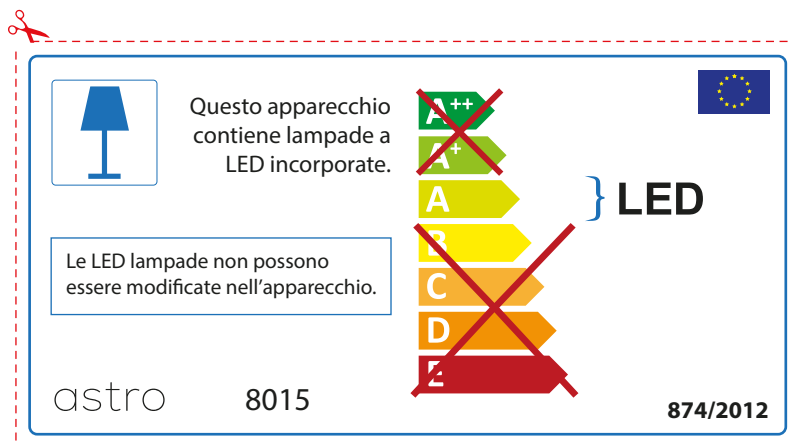

ENGLISH

Please check lamp dimensions for suitable fitting with your luminaire, as lamp sizes may vary between brands

astro 8015

 This luminaire contains built-in LED lamps.

~~A++~~
~~A+~~
A } LED
~~B~~
~~C~~
~~D~~
~~E~~

The LED lamps cannot be changed in the luminaire.

874/2012 

 This luminaire contains built-in LED lamps. 

The LED lamps cannot be changed in the luminaire.

~~A++~~
~~A+~~
A } LED
~~B~~
~~C~~
~~D~~
~~E~~

astro 8015 874/2012

FRENCH

Prenez soin de vérifier le dimensions des lampes (celles-ci varient selon les fournisseurs) afin de vous assurer qu'elles rentrent physiquement dans le luminaire

ITALIAN

Si prega di verificare le dimensioni della lampada per il montaggio adatto con il suo apparecchio di illuminazione, perché le dimensioni della lampada può variare tra le marche