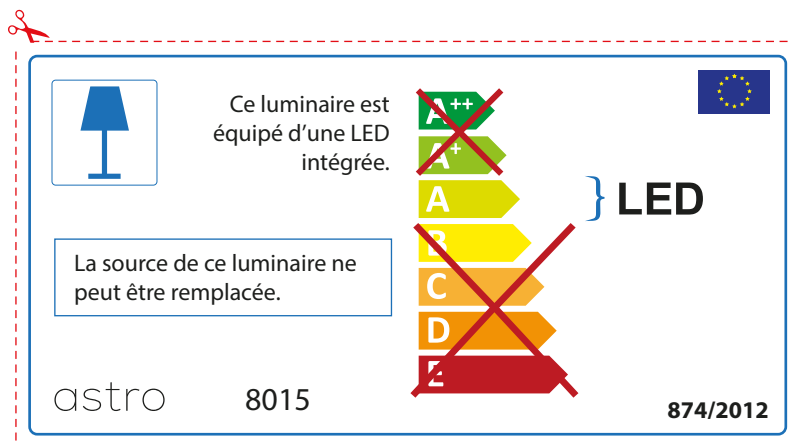

ENGLISH

Please check lamp dimensions for suitable fitting with your luminaire, as lamp sizes may vary between brands

astro 8015

 This luminaire contains built-in LED lamps.

~~A++~~
~~A+~~
A } LED
~~B~~
~~C~~
~~D~~
~~E~~

The LED lamps cannot be changed in the luminaire.

874/2012 

 This luminaire contains built-in LED lamps. 

The LED lamps cannot be changed in the luminaire.

~~A++~~
~~A+~~
A } LED
~~B~~
~~C~~
~~D~~
~~E~~

astro 8015 874/2012

FRENCH

Prenez soin de vérifier le dimensions des lampes (celles-ci varient selon les fournisseurs) afin de vous assurer qu'elles rentrent physiquement dans le luminaire

ITALIAN

Si prega di verificare le dimensioni della lampada per il montaggio adatto con il suo apparecchio di illuminazione, perché le dimensioni della lampada può variare tra le marche