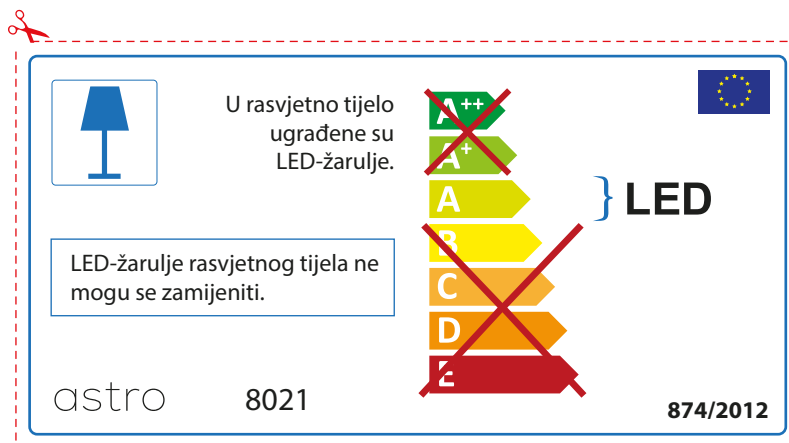

CROATIAN

Provjerite veličinu žarulje prije umetanja u rasvjetno tijelo jer se veličina žarulja razlikuje ovisno o proizvođaču