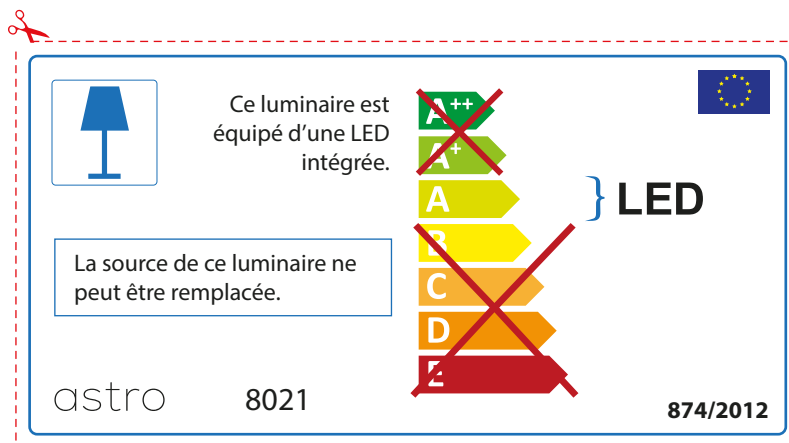

FRENCH

Prenez soin de vérifier le dimensions des lampes (celles-ci varient selon les fournisseurs) afin de vous assurer qu'elles rentrent physiquement dans le luminaire