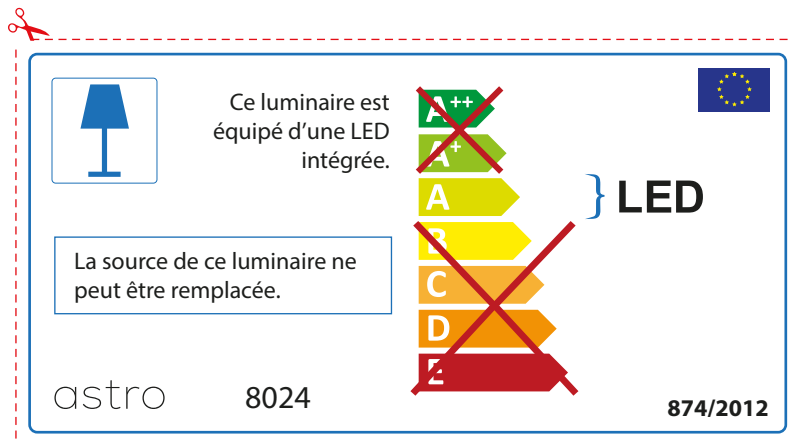

FRENCH

Prenez soin de vérifier le dimensions des lampes (celles-ci varient selon les fournisseurs) afin de vous assurer qu'elles rentrent physiquement dans le luminaire