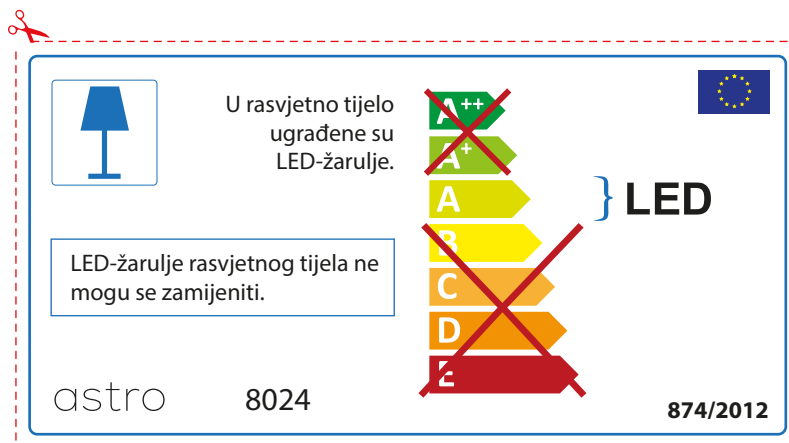

CROATIAN

Provjerite veličinu žarulje prije umetanja u rasvjetno tijelo jer se veličina žarulja razlikuje ovisno o proizvođaču