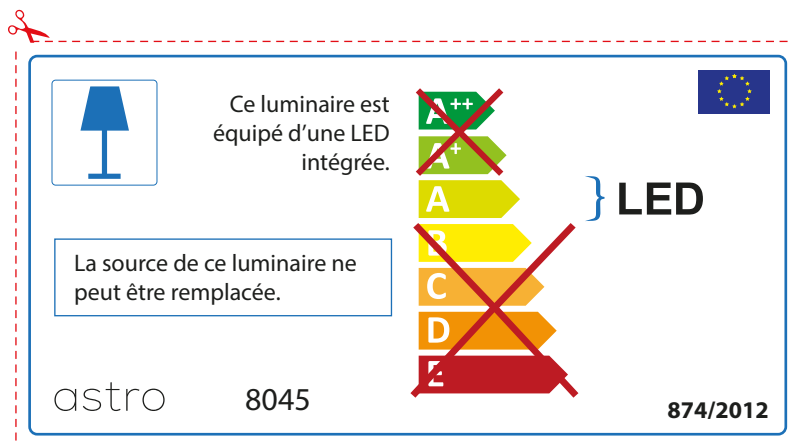

ENGLISH

Please check lamp dimensions for suitable fitting with your luminaire, as lamp sizes may vary between brands

astro 8045

 This luminaire contains built-in LED lamps.

~~A++~~
~~A+~~
A } LED
~~B~~
~~C~~
~~D~~
~~E~~

The LED lamps cannot be changed in the luminaire.

874/2012 

 This luminaire contains built-in LED lamps. 

The LED lamps cannot be changed in the luminaire.

~~A++~~
~~A+~~
A } LED
~~B~~
~~C~~
~~D~~
~~E~~

astro 8045 874/2012

FRENCH

Prenez soin de vérifier le dimensions des lampes (celles-ci varient selon les fournisseurs) afin de vous assurer qu'elles rentrent physiquement dans le luminaire

ITALIAN

Si prega di verificare le dimensioni della lampada per il montaggio adatto con il suo apparecchio di illuminazione, perché le dimensioni della lampada può variare tra le marche