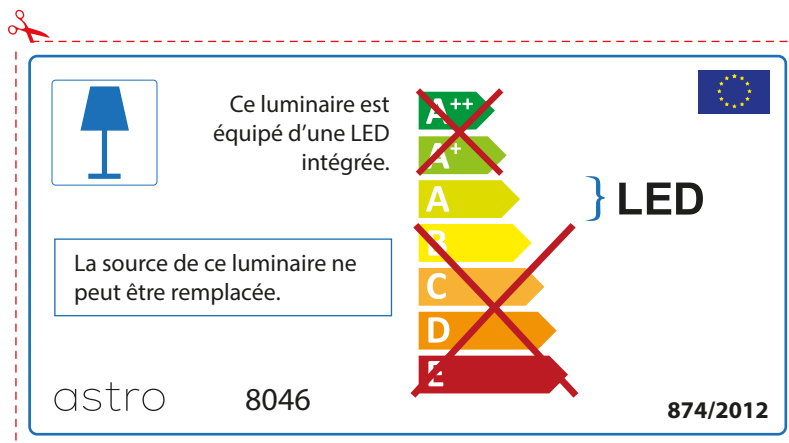

ENGLISH

Please check lamp dimensions for suitable fitting with your luminaire, as lamp sizes may vary between brands

astro 8046

 This luminaire contains built-in LED lamps.

~~A++~~
~~A+~~
A } LED
~~B~~
~~C~~
~~D~~
~~E~~

The LED lamps cannot be changed in the luminaire.

874/2012 

 This luminaire contains built-in LED lamps. 

The LED lamps cannot be changed in the luminaire.

~~A++~~
~~A+~~
A } LED
~~B~~
~~C~~
~~D~~
~~E~~

astro 8046 874/2012

FRENCH

Prenez soin de vérifier le dimensions des lampes (celles-ci varient selon les fournisseurs) afin de vous assurer qu'elles rentrent physiquement dans le luminaire

ITALIAN

Si prega di verificare le dimensioni della lampada per il montaggio adatto con il suo apparecchio di illuminazione, perché le dimensioni della lampada può variare tra le marche