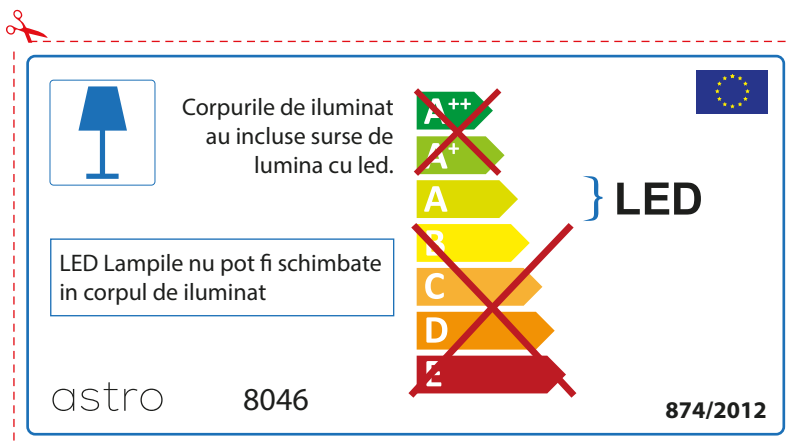

 Oprawa zawiera wbudowane diody Led

~~A++~~
~~A+~~
A } LED
~~B~~
~~C~~
~~D~~
~~E~~

Żarówki nie mogą być zmienione w oprawie.

874/2012 

 Oprawa zawiera wbudowane diody Led 

Żarówki nie mogą być zmienione w oprawie.

~~A++~~
~~A+~~
A } LED
~~B~~
~~C~~
~~D~~
~~E~~

astro 8046 874/2012

PORTUGUESE

Por favor verifique as dimensões das lâmpadas compatíveis com a luminária, pois as mesmas podem variar de marcar para marcar

astro 8046

 Esta luminária contém lâmpada led incluída.

~~A++~~
~~A+~~
A } LED
~~B~~
~~C~~
~~D~~
~~E~~

As LED lâmpadas não podem ser alteradas na luminária.

874/2012 

 Esta luminária contém lâmpada led incluída. 

As LED lâmpadas não podem ser alteradas na luminária.

~~A++~~
~~A+~~
A } LED
~~B~~
~~C~~
~~D~~
~~E~~

astro 8046 874/2012

ROMANIAN

Verificati dimensiunea lampilor pentru a se potrivi corpului de iluminat, deoarece aceasta poate varia de la furnizor la furnizor.