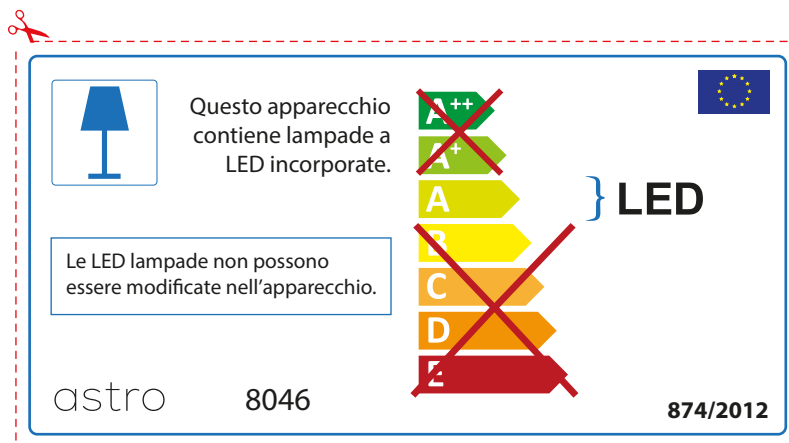

ENGLISH

Please check lamp dimensions for suitable fitting with your luminaire, as lamp sizes may vary between brands

astro 8046

 This luminaire contains built-in LED lamps.

~~A++~~
~~A+~~
A } LED
~~B~~
~~C~~
~~D~~
~~E~~

The LED lamps cannot be changed in the luminaire.

874/2012 

 This luminaire contains built-in LED lamps. 

The LED lamps cannot be changed in the luminaire.

~~A++~~
~~A+~~
A } LED
~~B~~
~~C~~
~~D~~
~~E~~

astro 8046 874/2012

FRENCH

Prenez soin de vérifier le dimensions des lampes (celles-ci varient selon les fournisseurs) afin de vous assurer qu'elles rentrent physiquement dans le luminaire

ITALIAN

Si prega di verificare le dimensioni della lampada per il montaggio adatto con il suo apparecchio di illuminazione, perché le dimensioni della lampada può variare tra le marche