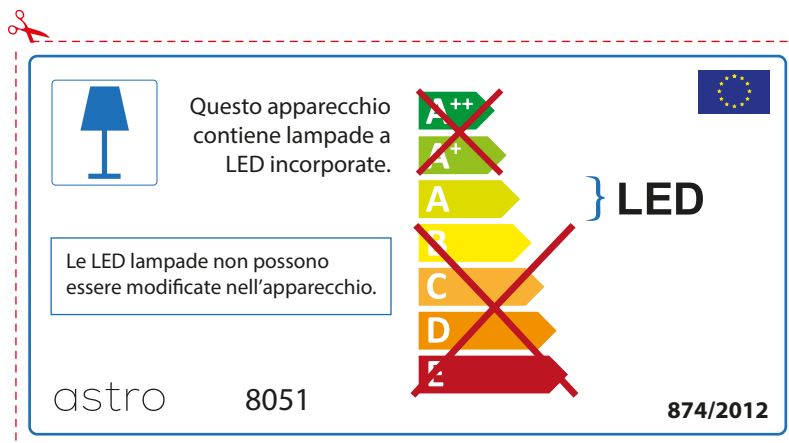

ENGLISH

Please check lamp dimensions for suitable fitting with your luminaire, as lamp sizes may vary between brands

astro 8051

 This luminaire contains built-in LED lamps.

~~A++~~
~~A+~~
A } LED
~~B~~
~~C~~
~~D~~
~~E~~

The LED lamps cannot be changed in the luminaire.

874/2012 

 This luminaire contains built-in LED lamps. 

The LED lamps cannot be changed in the luminaire.

~~A++~~
~~A+~~
A } LED
~~B~~
~~C~~
~~D~~
~~E~~

astro 8051 874/2012

FRENCH

Prenez soin de vérifier le dimensions des lampes (celles-ci varient selon les fournisseurs) afin de vous assurer qu'elles rentrent physiquement dans le luminaire

ITALIAN

Si prega di verificare le dimensioni della lampada per il montaggio adatto con il suo apparecchio di illuminazione, perché le dimensioni della lampada può variare tra le marche