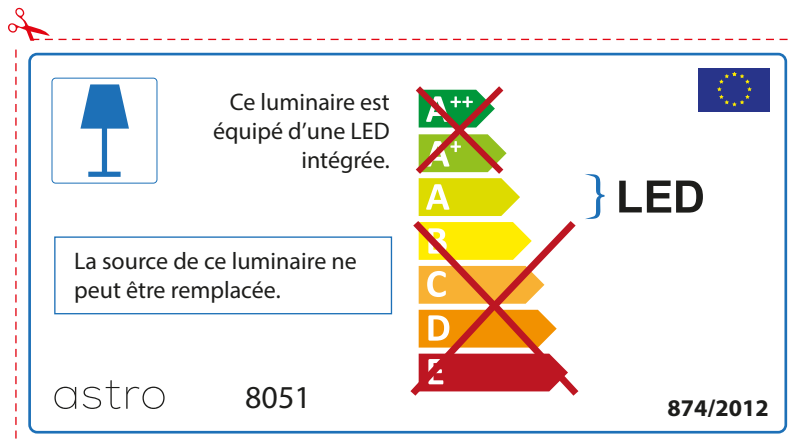

ENGLISH

Please check lamp dimensions for suitable fitting with your luminaire, as lamp sizes may vary between brands

astro 8051

 This luminaire contains built-in LED lamps.

~~A++~~
~~A+~~
A } LED
~~B~~
~~C~~
~~D~~
~~E~~

The LED lamps cannot be changed in the luminaire.

874/2012 

 This luminaire contains built-in LED lamps. 

The LED lamps cannot be changed in the luminaire.

~~A++~~
~~A+~~
A } LED
~~B~~
~~C~~
~~D~~
~~E~~

astro 8051 874/2012

FRENCH

Prenez soin de vérifier le dimensions des lampes (celles-ci varient selon les fournisseurs) afin de vous assurer qu'elles rentrent physiquement dans le luminaire

ITALIAN

Si prega di verificare le dimensioni della lampada per il montaggio adatto con il suo apparecchio di illuminazione, perché le dimensioni della lampada può variare tra le marche