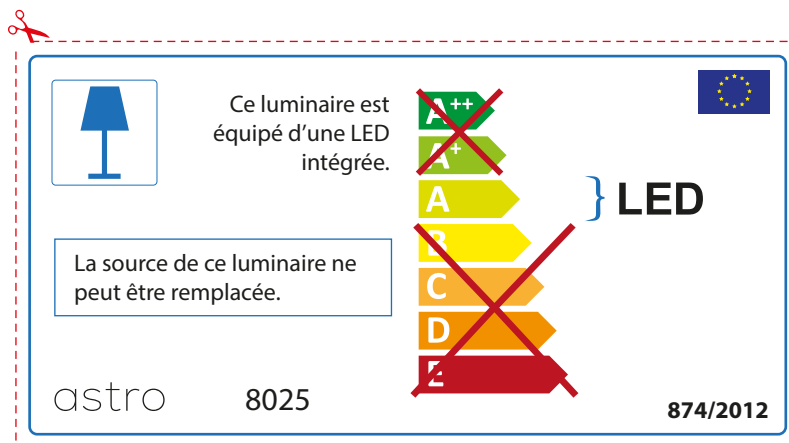

ENGLISH

Please check lamp dimensions for suitable fitting with your luminaire, as lamp sizes may vary between brands

astro 8025

 This luminaire contains built-in LED lamps.

~~A++~~
~~A+~~
A } LED
~~B~~
~~C~~
~~D~~
~~E~~

The LED lamps cannot be changed in the luminaire.

874/2012 

 This luminaire contains built-in LED lamps. 

The LED lamps cannot be changed in the luminaire.

~~A++~~
~~A+~~
A } LED
~~B~~
~~C~~
~~D~~
~~E~~

astro 8025 874/2012

FRENCH

Prenez soin de vérifier le dimensions des lampes (celles-ci varient selon les fournisseurs) afin de vous assurer qu'elles rentrent physiquement dans le luminaire

ITALIAN

Si prega di verificare le dimensioni della lampada per il montaggio adatto con il suo apparecchio di illuminazione, perché le dimensioni della lampada può variare tra le marche