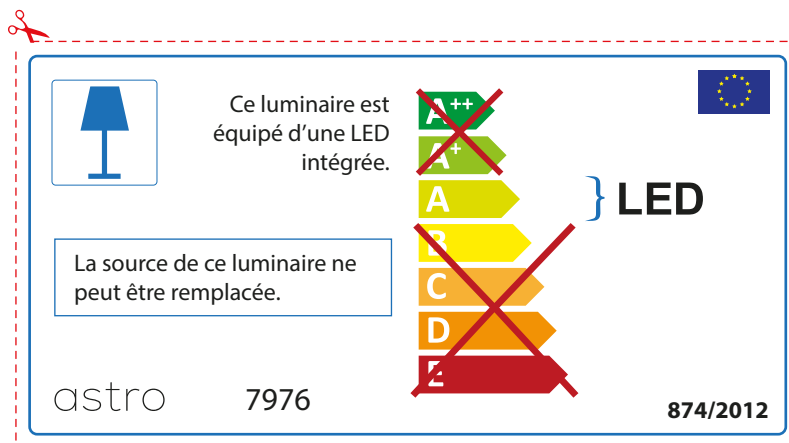

FRENCH

Prenez soin de vérifier le dimensions des lampes (celles-ci varient selon les fournisseurs) afin de vous assurer qu'elles rentrent physiquement dans le luminaire