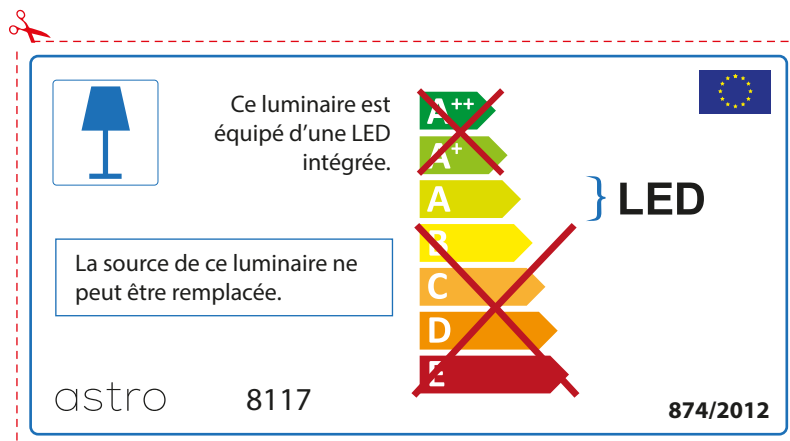

ENGLISH

Please check lamp dimensions for suitable fitting with your luminaire, as lamp sizes may vary between brands

astro 8117

 This luminaire contains built-in LED lamps.

~~A++~~  
~~A+~~  
A } LED  
~~B~~  
~~C~~  
~~D~~  
~~E~~

The LED lamps cannot be changed in the luminaire.

874/2012 

 This luminaire contains built-in LED lamps. 

The LED lamps cannot be changed in the luminaire.

~~A++~~  
~~A+~~  
A } LED  
~~B~~  
~~C~~  
~~D~~  
~~E~~

## FRENCH

Prenez soin de vérifier le dimensions des lampes (celles-ci varient selon les fournisseurs) afin de vous assurer qu'elles rentrent physiquement dans le luminaire