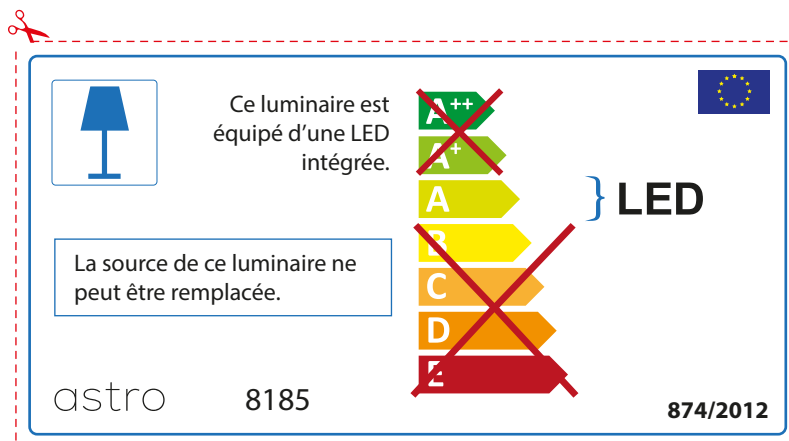

ENGLISH

Please check lamp dimensions for suitable fitting with your luminaire, as lamp sizes may vary between brands

astro 8185

 This luminaire contains built-in LED lamps.

~~A++~~
~~A+~~
A } LED
~~B~~
~~C~~
~~D~~
~~E~~

The LED lamps cannot be changed in the luminaire.

874/2012 

 This luminaire contains built-in LED lamps. 

The LED lamps cannot be changed in the luminaire.

~~A++~~
~~A+~~
A } LED
~~B~~
~~C~~
~~D~~
~~E~~

astro 8185 874/2012

FRENCH

Prenez soin de vérifier le dimensions des lampes (celles-ci varient selon les fournisseurs) afin de vous assurer qu'elles rentrent physiquement dans le luminaire

ITALIAN

Si prega di verificare le dimensioni della lampada per il montaggio adatto con il suo apparecchio di illuminazione, perché le dimensioni della lampada può variare tra le marche