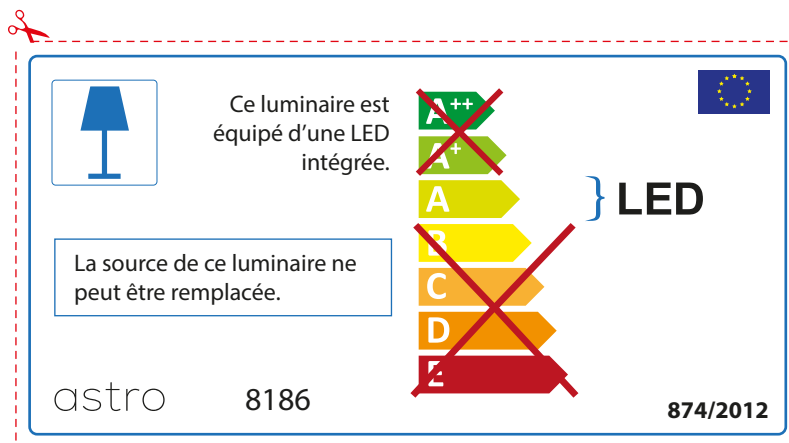

FRENCH

Prenez soin de vérifier le dimensions des lampes (celles-ci varient selon les fournisseurs) afin de vous assurer qu'elles rentrent physiquement dans le luminaire