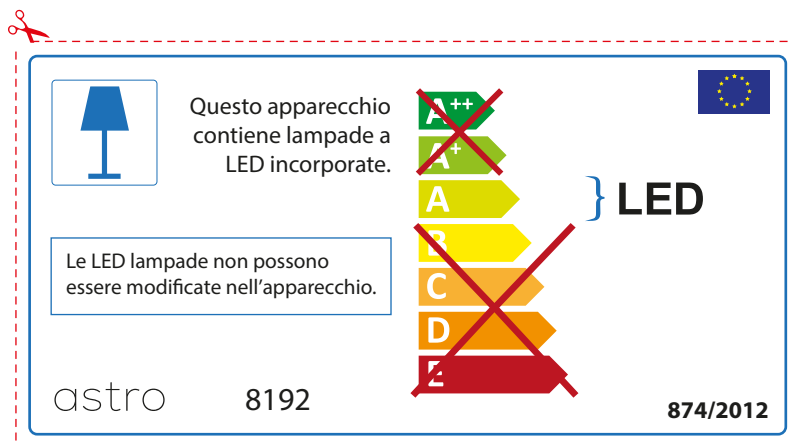

ENGLISH

Please check lamp dimensions for suitable fitting with your luminaire, as lamp sizes may vary between brands

astro 8192

 This luminaire contains built-in LED lamps.

~~A++~~
~~A+~~
A } LED
~~B~~
~~C~~
~~D~~
~~E~~

The LED lamps cannot be changed in the luminaire.

874/2012 

 This luminaire contains built-in LED lamps. 

The LED lamps cannot be changed in the luminaire.

~~A++~~
~~A+~~
A } LED
~~B~~
~~C~~
~~D~~
~~E~~

astro 8192 874/2012

FRENCH

Prenez soin de vérifier le dimensions des lampes (celles-ci varient selon les fournisseurs) afin de vous assurer qu'elles rentrent physiquement dans le luminaire

ITALIAN

Si prega di verificare le dimensioni della lampada per il montaggio adatto con il suo apparecchio di illuminazione, perché le dimensioni della lampada può variare tra le marche