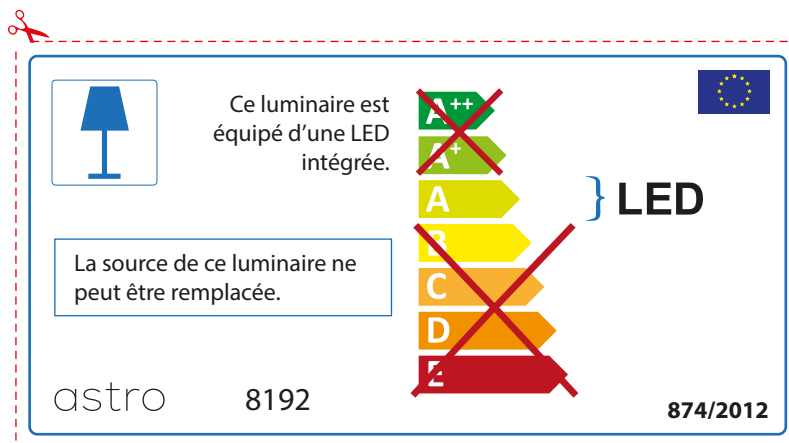

ENGLISH

Please check lamp dimensions for suitable fitting with your luminaire, as lamp sizes may vary between brands

astro 8192

 This luminaire contains built-in LED lamps.

~~A++~~
~~A+~~
A } LED
~~B~~
~~C~~
~~D~~
~~E~~

The LED lamps cannot be changed in the luminaire.

874/2012 

 This luminaire contains built-in LED lamps. 

The LED lamps cannot be changed in the luminaire.

~~A++~~
~~A+~~
A } LED
~~B~~
~~C~~
~~D~~
~~E~~

astro 8192 874/2012

FRENCH

Prenez soin de vérifier le dimensions des lampes (celles-ci varient selon les fournisseurs) afin de vous assurer qu'elles rentrent physiquement dans le luminaire

ITALIAN

Si prega di verificare le dimensioni della lampada per il montaggio adatto con il suo apparecchio di illuminazione, perché le dimensioni della lampada può variare tra le marche