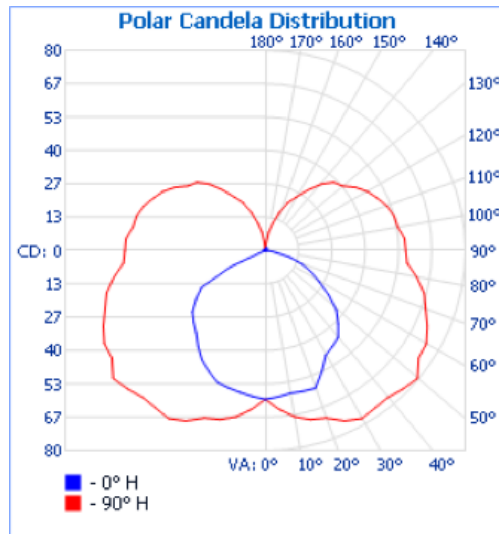

ROMANO 600 (HIGH OUTPUT) 0999

SKU 1150008

astro

PRODUCT SPECIFICATION

GENERAL

FINISH:	Polished Chrome	CABLE LENGTH:	Not applicable
MAIN MATERIAL:	Metal - Aluminium	GROSS WEIGHT:	1.36 (kg)
DIMENSIONS:	H: 600mm W: 40mm D: 60mm	CLASS:	CE (Class II)
INSTALLATION ORIENTATION:	Wall Mount	IP RATING:	IP44
CUT OUT HOLE:	Not Applicable	BATHROOM ZONE:	Zone 2, 3
RECESS DEPTH:	Not Applicable	VOLTAGE:	Mains 230 (V)
FIRE RATING:	Not Applicable	PRODUCT F MARK:	Suitable for mounting on flammable materials

LAMP

LIGHT SOURCE:	T5 HO	MACADAM ELIPSE:	Not Applicable
MAXIMUM WATTAGE:	24W	UGR:	-8.6 (UGR)
MAXIMUM LAMP LENGTH:	Not Applicable	BEAM ANGLE:	Not Applicable
LAMP INCLUDED?	No	TILT ADJUSTMENT ANGLE:	Not Applicable
LUMINOUS FLUX:	694.4 (lm)	ROTATION ADJUSTMENT ANGLE:	Not Applicable
COLOUR TEMP:	Lamp Dependent	AVERAGE LIFESPAN:	19,000 (hrs)
CRI:	80	L70:	Not Applicable
R9:	-8.6		