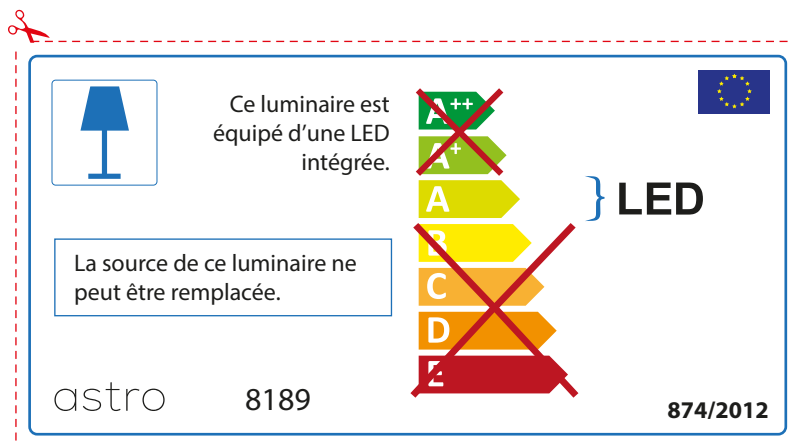

FRENCH

Prenez soin de vérifier le dimensions des lampes (celles-ci varient selon les fournisseurs) afin de vous assurer qu'elles rentrent physiquement dans le luminaire