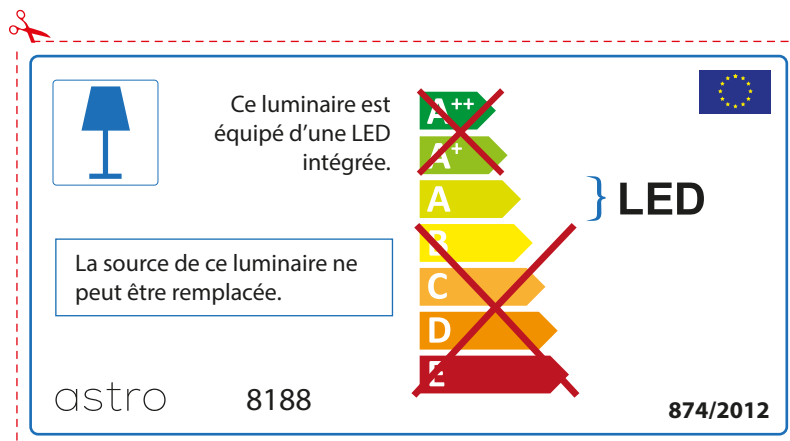

ENGLISH

Please check lamp dimensions for suitable fitting with your luminaire, as lamp sizes may vary between brands

astro 8188

 This luminaire contains built-in LED lamps.

~~A++~~  
~~A+~~  
A } LED  
~~B~~  
~~C~~  
~~D~~  
~~E~~

The LED lamps cannot be changed in the luminaire.

874/2012 

 This luminaire contains built-in LED lamps. 

The LED lamps cannot be changed in the luminaire.

~~A++~~  
~~A+~~  
A } LED  
~~B~~  
~~C~~  
~~D~~  
~~E~~

## FRENCH

Prenez soin de vérifier le dimensions des lampes (celles-ci varient selon les fournisseurs) afin de vous assurer qu'elles rentrent physiquement dans le luminaire