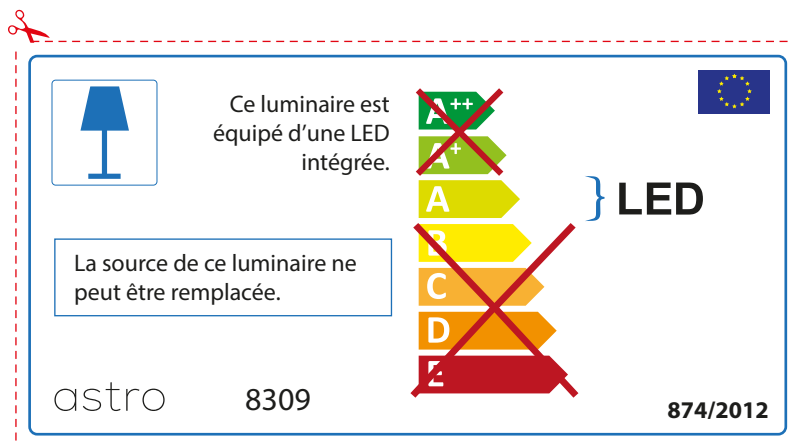

FRENCH

Prenez soin de vérifier le dimensions des lampes (celles-ci varient selon les fournisseurs) afin de vous assurer qu'elles rentrent physiquement dans le luminaire