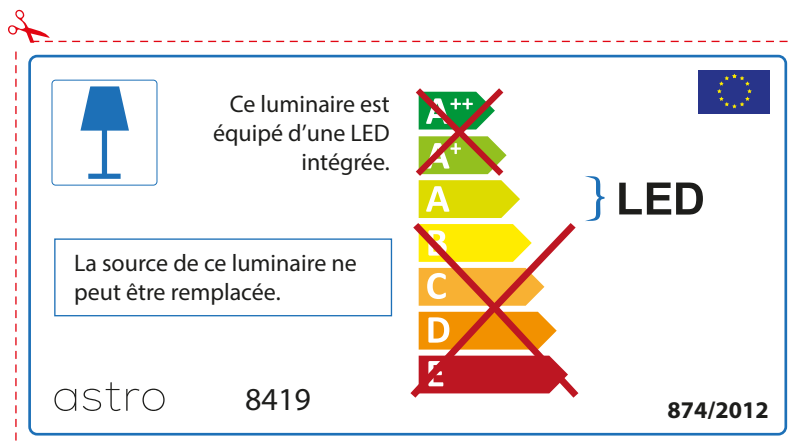

FRENCH

Prenez soin de vérifier le dimensions des lampes (celles-ci varient selon les fournisseurs) afin de vous assurer qu'elles rentrent physiquement dans le luminaire