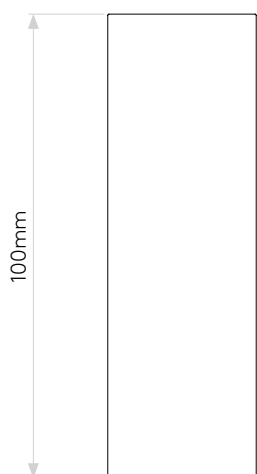

Please note that some dimensions may vary slightly due to manufacturing tolerances, this includes cable entry and fixing holes

Veillez noter que certaines dimensions peuvent varier légèrement en raison des tolérances de fabrication, y compris l'entrée de câble et les trous de fixation.

Bitte beachten Sie, dass die Maße Fertigungstoleranzen unterliegen und daher in geringem Umfang von der angegebenen Größe abweichen können. Dies gilt auch für Kabeleingänge und Befestigungslöcher.

Si prega notare che possono esserci piccole variazioni in alcune dimensioni dovute alle tolleranze di produzione, queste includono l'ingresso del cavo e i fori di fissaggio.