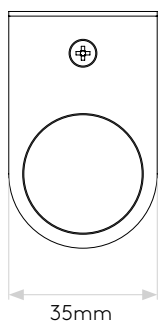

Please note that some dimensions may vary slightly due to manufacturing tolerances, this includes cable entry and fixing holes

Veillez noter que certaines dimensions peuvent varier légèrement en raison des tolérances de fabrication, y compris l'entrée de câble et les trous de fixation.

Bitte beachten Sie, dass die Maße Fertigungstoleranzen unterliegen und daher in geringem Umfang von der angegebenen Größe abweichen können. Dies gilt auch für Kabeleingänge und Befestigungslöcher.

Si prega notare che possono esserci piccole variazioni in alcune dimensioni dovute alle tolleranze di produzione, queste includono l'ingresso del cavo e i fori di fissaggio.