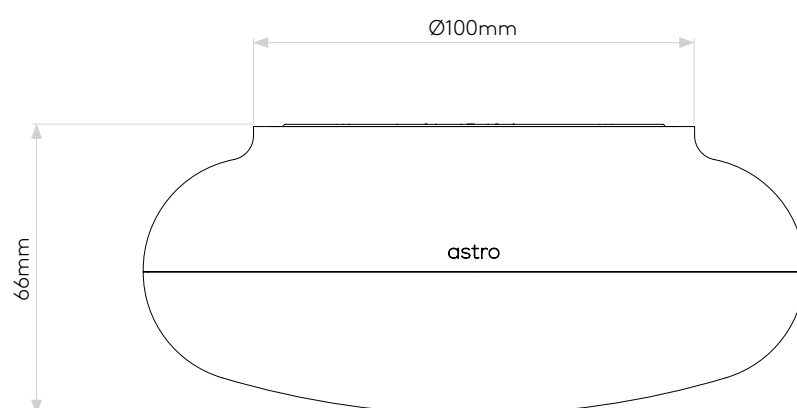

ALTEA 150 LED

astro

GENERAL

CLASS:	CE (Class 2)
IP RATING:	IP44
BATHROOM ZONE:	Zone 2, 3
VOLTAGE:	Mains 230V
INSTALLATION ORIENTATION:	Wall mount / Ceiling mount
MAIN MATERIAL:	Metal - Aluminium
DIMENSIONS:	H: 66mm Ø: 152mm
CUT OUT HOLE:	Not applicable
RECESS DEPTH:	Not applicable
FIRE RATING:	Not applicable
CABLE LENGTH:	Not applicable
GROSS WEIGHT:	0.892Kg

LAMP

LIGHT SOURCE:	LED MODULE
MAXIMUM WATTAGE:	8.18W
LAMP INCLUDED:	Yes (Integral)
MAXIMUM LAMP LENGTH:	Not applicable
LUMINOUS FLUX:	415 lm
COLOUR TEMP:	2700K
CRI:	80
R9:	To be advised
MACADAM ELLIPSE:	3-step
TILT ADJUSTABLE ANGLE:	Not applicable
ROTATION ADJUSTABLE ANGLE:	Not applicable
AVERAGE LIFESPAN:	40,000hrs
L70:	To be advised
BEAM ANGLE:	Not applicable

ADDITIONAL INFORMATION

SHADE INCLUDED	Not applicable
SHADE MATERIAL	Not applicable

CODE: 8013
SKU: 1133004
FINISH: POLISHED CHROME

Please note that some dimensions may vary slightly due to manufacturing tolerances, this includes cable entry and fixing holes