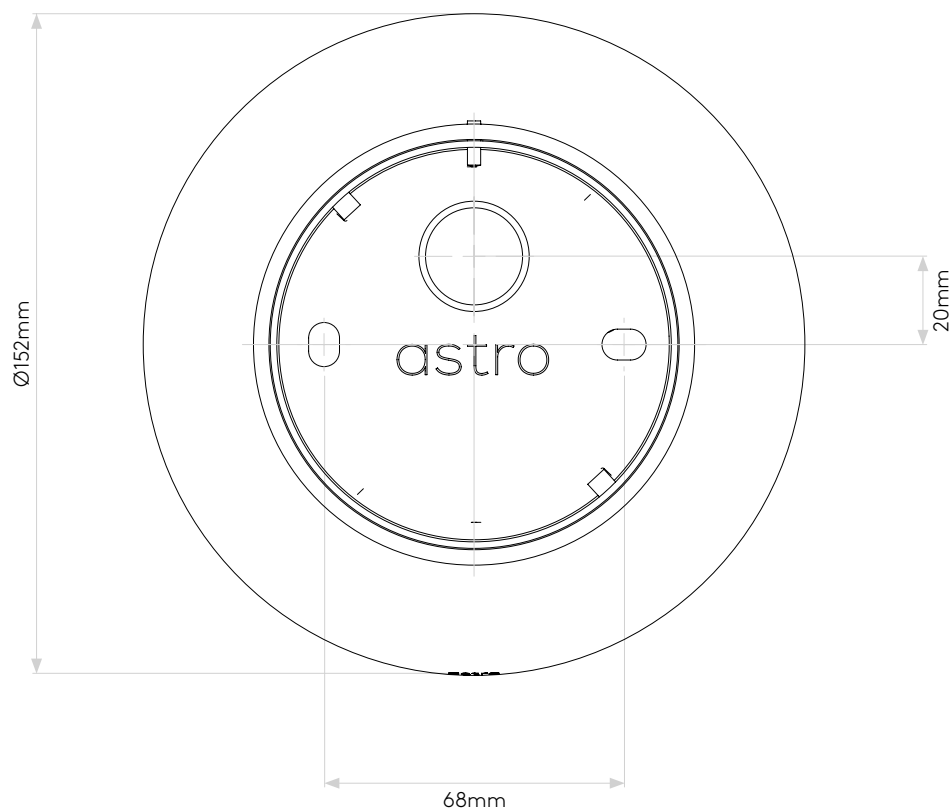

ALTEA 150 LED

astro

GENERAL

CLASS:	CE (Class 2)
IP RATING:	IP44
BATHROOM ZONE:	Zone 2, 3
VOLTAGE:	Mains 230V
INSTALLATION ORIENTATION:	Wall mount / Ceiling mount
MAIN MATERIAL:	Metal - Aluminium
DIMENSIONS:	H: 66mm Ø: 152mm
CUT OUT HOLE:	Not applicable
RECESS DEPTH:	Not applicable
FIRE RATING:	Not applicable
CABLE LENGTH:	Not applicable
GROSS WEIGHT:	0.892Kg

LAMP

LIGHT SOURCE:	LED MODULE
MAXIMUM WATTAGE:	8.18W
LAMP INCLUDED:	Yes (Integral)
MAXIMUM LAMP LENGTH:	Not applicable
LUMINOUS FLUX:	415 lm
COLOUR TEMP:	2700K
CRI:	80
R9:	To be advised
MACADAM ELLIPSE:	3-step
TILT ADJUSTABLE ANGLE:	Not applicable
ROTATION ADJUSTABLE ANGLE:	Not applicable
AVERAGE LIFESPAN:	40,000hrs
L70:	To be advised
BEAM ANGLE:	Not applicable

ADDITIONAL INFORMATION

SHADE INCLUDED	Not applicable
SHADE MATERIAL	Not applicable

CODE: 8013
SKU: 1133004
FINISH: POLISHED CHROME

Please note that some dimensions may vary slightly due to manufacturing tolerances, this includes cable entry and fixing holes