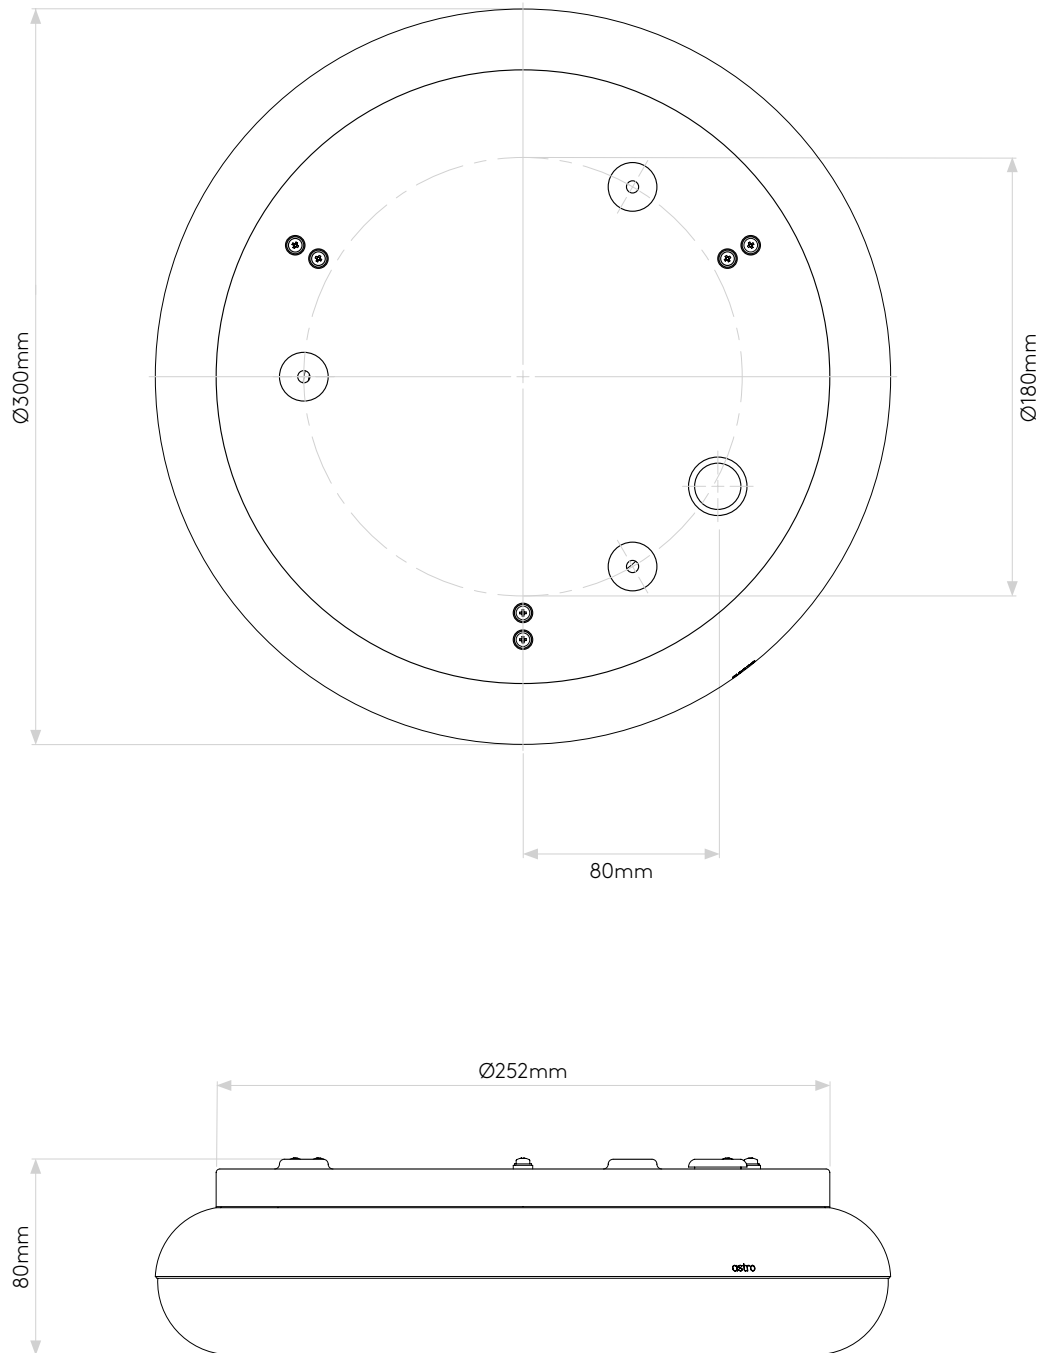

ALTEA 300 LED

astro

GENERAL

CLASS:	CE (Class 2)
IP RATING:	IP44
BATHROOM ZONE:	Zone 2, 3
VOLTAGE:	Mains 230V
INSTALLATION ORIENTATION:	Ceiling mount
MAIN MATERIAL:	Metal - mild steel
DIMENSIONS:	H: 80mm Ø: 300mm
CUT OUT HOLE:	Not applicable
RECESS DEPTH:	Not applicable
FIRE RATING:	Not applicable
CABLE LENGTH:	Not applicable
GROSS WEIGHT:	2.47Kg

LAMP

LIGHT SOURCE:	LED MODULE
MAXIMUM WATTAGE:	15.6W
LAMP INCLUDED:	Yes (Integral)
MAXIMUM LAMP LENGTH:	Not Applicable
LUMINOUS FLUX:	673 lm
COLOUR TEMP:	2700K
CRI:	>80
R9:	10
MACADAM ELLIPSE:	6-step
TILT ADJUSTABLE ANGLE:	Not applicable
ROTATION ADJUSTABLE ANGLE:	Not applicable
AVERAGE LIFESPAN:	20,000hrs
L70:	To be advised
BEAM ANGLE:	Not applicable

ADDITIONAL INFORMATION

SHADE INCLUDED	Not applicable
SHADE MATERIAL	Not applicable

CODE: 8047
SKU: 1133007
FINISH: POLISHED CHROME

Please note that some dimensions may vary slightly due to manufacturing tolerances, this includes cable entry and fixing holes