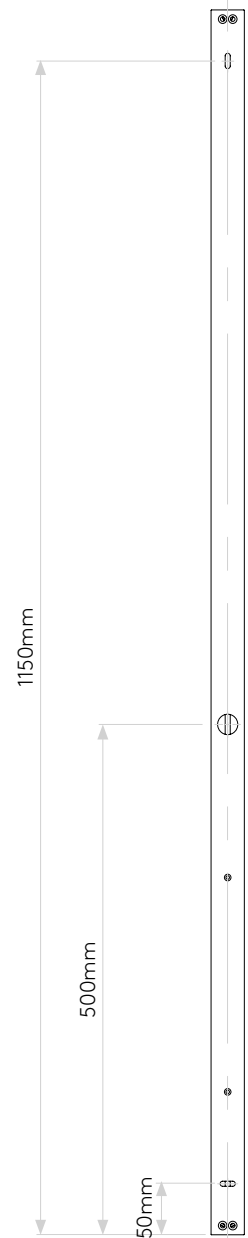

AXIOS 1200 LED

astro

GENERAL

| | |
|---------------------------|----------------------------|
| CLASS: | CE (Class 2) |
| IP RATING: | IP44 |
| BATHROOM ZONE: | Zone 2, 3 |
| VOLTAGE: | Mains 230V |
| INSTALLATION ORIENTATION: | Wall mount |
| MAIN MATERIAL: | Metal - Aluminium |
| DIMENSIONS: | H: 1200mm W: 33mm D: 105mm |
| CUT OUT HOLE: | Not applicable |
| RECESS DEPTH: | Not applicable |
| FIRE RATING: | Not applicable |
| CABLE LENGTH: | Not applicable |
| GROSS WEIGHT: | 2.52Kg |

LAMP

| | |
|----------------------------|----------------|
| LIGHT SOURCE: | MID-POWER LED |
| MAXIMUM WATTAGE: | 13.4W |
| LAMP INCLUDED: | Yes (Integral) |
| MAXIMUM LAMP LENGTH: | Not applicable |
| LUMINOUS FLUX: | 998 lm |
| COLOUR TEMP: | 3000K |
| CRI: | 80 |
| R9: | To be advised |
| MACADAM ELLIPSE: | 3-Step |
| TILT ADJUSTABLE ANGLE: | Not applicable |
| ROTATION ADJUSTABLE ANGLE: | Not applicable |
| AVERAGE LIFESPAN: | 60,000hrs |
| L70: | 60,000hrs |
| BEAM ANGLE: | To be advised |

ADDITIONAL INFORMATION

| | |
|----------------|----------------|
| SHADE INCLUDED | Not applicable |
| SHADE MATERIAL | Not applicable |

CODE: 7492
SKU: 1307006
FINISH: POLISHED CHROME

Please note that some dimensions may vary slightly due to manufacturing tolerances, this includes cable entry and fixing holes

Veillez noter que certaines dimensions peuvent varier légèrement en raison des tolérances de fabrication, y compris l'entrée de câble et les trous de fixation.

Bitte beachten Sie, dass die Maße Fertigungstoleranzen unterliegen und daher in geringem Umfang von der angegebenen Größe abweichen können. Dies gilt auch für Kabeleingänge und Befestigungslöcher.