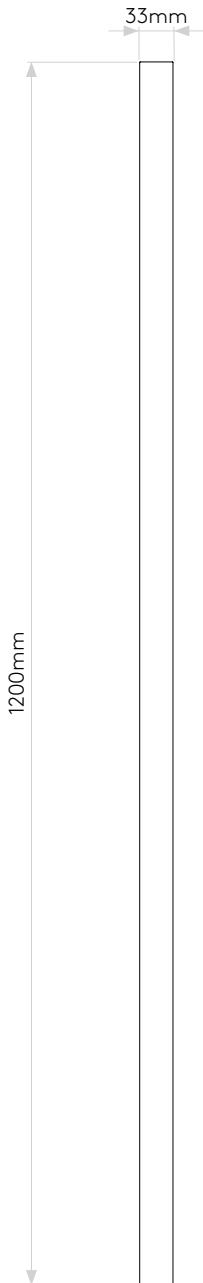

AXIOS 1200 LED

astro

GENERAL

| | |
|---------------------------|----------------------------|
| CLASS: | CE (Class 2) |
| IP RATING: | IP44 |
| BATHROOM ZONE: | Zone 2, 3 |
| VOLTAGE: | Mains 230V |
| INSTALLATION ORIENTATION: | Wall mount |
| MAIN MATERIAL: | Metal - Aluminium |
| DIMENSIONS: | H: 1200mm W: 33mm D: 105mm |
| CUT OUT HOLE: | Not applicable |
| RECESS DEPTH: | Not applicable |
| FIRE RATING: | Not applicable |
| CABLE LENGTH: | Not applicable |
| GROSS WEIGHT: | 2.52Kg |

LAMP

| | |
|----------------------------|----------------|
| LIGHT SOURCE: | MID-POWER LED |
| MAXIMUM WATTAGE: | 13.4W |
| LAMP INCLUDED: | Yes (Integral) |
| MAXIMUM LAMP LENGTH: | Not applicable |
| LUMINOUS FLUX: | 998 lm |
| COLOUR TEMP: | 3000K |
| CRI: | 80 |
| R9: | To be advised |
| MACADAM ELLIPSE: | 3-Step |
| TILT ADJUSTABLE ANGLE: | Not applicable |
| ROTATION ADJUSTABLE ANGLE: | Not applicable |
| AVERAGE LIFESPAN: | 60,000hrs |
| L70: | 60,000hrs |
| BEAM ANGLE: | To be advised |

ADDITIONAL INFORMATION

| | |
|----------------|----------------|
| SHADE INCLUDED | Not applicable |
| SHADE MATERIAL | Not applicable |

CODE: 7492
SKU: 1307006
FINISH: POLISHED CHROME

Please note that some dimensions may vary slightly due to manufacturing tolerances, this includes cable entry and fixing holes

Veillez noter que certaines dimensions peuvent varier légèrement en raison des tolérances de fabrication, y compris l'entrée de câble et les trous de fixation.

Bitte beachten Sie, dass die Maße Fertigungstoleranzen unterliegen und daher in geringem Umfang von der angegebenen Größe abweichen können. Dies gilt auch für Kabeleingänge und Befestigungslöcher.