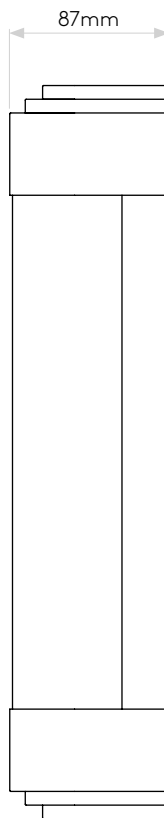

BELGRAVIA 400 LED

astro

GENERAL

CLASS:	CE (Class 2)
IP RATING:	IP44
BATHROOM ZONE:	Zone 2, 3
VOLTAGE:	Mains 230V
INSTALLATION ORIENTATION:	Wall mount
MAIN MATERIAL:	Metal - zinc
DIMENSIONS:	H: 400mm W: 71mm D: 87mm
CUT OUT HOLE:	Not applicable
RECESS DEPTH:	Not applicable
FIRE RATING:	Not applicable
CABLE LENGTH:	Not applicable
GROSS WEIGHT:	1.60Kg

LAMP

LIGHT SOURCE:	LED STRIP
MAXIMUM WATTAGE:	11.5W
LAMP INCLUDED:	Yes (Integral)
MAXIMUM LAMP LENGTH:	Not applicable
LUMINOUS FLUX:	410.4 lm
COLOUR TEMP:	3000K
CRI:	80
R9:	20.0
MACADAM ELLIPSE:	+/-100K
TILT ADJUSTABLE ANGLE:	Not applicable
ROTATION ADJUSTABLE ANGLE:	Not applicable
AVERAGE LIFESPAN:	50,000hrs
L70:	To be advised
BEAM ANGLE:	Not applicable

ADDITIONAL INFORMATION

SHADE INCLUDED	Not applicable
SHADE MATERIAL	Not applicable

CODE: 8043
SKU: 1110007
FINISH: POLISHED CHROME

CODE: 8045
SKU: 1110009
FINISH: BRONZE

Please note that some dimensions may vary slightly due to manufacturing tolerances, this includes cable entry and fixing holes

Veillez noter que certaines dimensions peuvent varier légèrement en raison des tolérances de fabrication, y compris l'entrée de câble et les trous de fixation.

Bitte beachten Sie, dass die Maße Fertigungstoleranzen unterliegen und daher in geringem Umfang von der angegebenen Größe abweichen können. Dies gilt auch für Kabeleingänge und Befestigungslöcher.