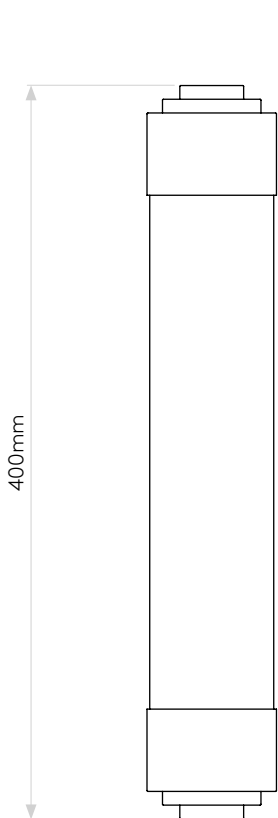

BELGRAVIA 400 LED

astro

GENERAL

CLASS:	CE (Class 2)
IP RATING:	IP44
BATHROOM ZONE:	Zone 2, 3
VOLTAGE:	Mains 230V
INSTALLATION ORIENTATION:	Wall mount
MAIN MATERIAL:	Metal - zinc
DIMENSIONS:	H: 400mm W: 71mm D: 87mm
CUT OUT HOLE:	Not applicable
RECESS DEPTH:	Not applicable
FIRE RATING:	Not applicable
CABLE LENGTH:	Not applicable
GROSS WEIGHT:	1.60Kg

LAMP

LIGHT SOURCE:	LED STRIP
MAXIMUM WATTAGE:	11.5W
LAMP INCLUDED:	Yes (Integral)
MAXIMUM LAMP LENGTH:	Not applicable
LUMINOUS FLUX:	410.4 lm
COLOUR TEMP:	3000K
CRI:	80
R9:	20.0
MACADAM ELLIPSE:	+/-100K
TILT ADJUSTABLE ANGLE:	Not applicable
ROTATION ADJUSTABLE ANGLE:	Not applicable
AVERAGE LIFESPAN:	50,000hrs
L70:	To be advised
BEAM ANGLE:	Not applicable

ADDITIONAL INFORMATION

SHADE INCLUDED	Not applicable
SHADE MATERIAL	Not applicable

CODE: 8043
SKU: 1110007
FINISH: POLISHED CHROME

CODE: 8045
SKU: 1110009
FINISH: BRONZE

Please note that some dimensions may vary slightly due to manufacturing tolerances, this includes cable entry and fixing holes

Veillez noter que certaines dimensions peuvent varier légèrement en raison des tolérances de fabrication, y compris l'entrée de câble et les trous de fixation.

Bitte beachten Sie, dass die Maße Fertigungstoleranzen unterliegen und daher in geringem Umfang von der angegebenen Größe abweichen können. Dies gilt auch für Kabeleingänge und Befestigungslöcher.