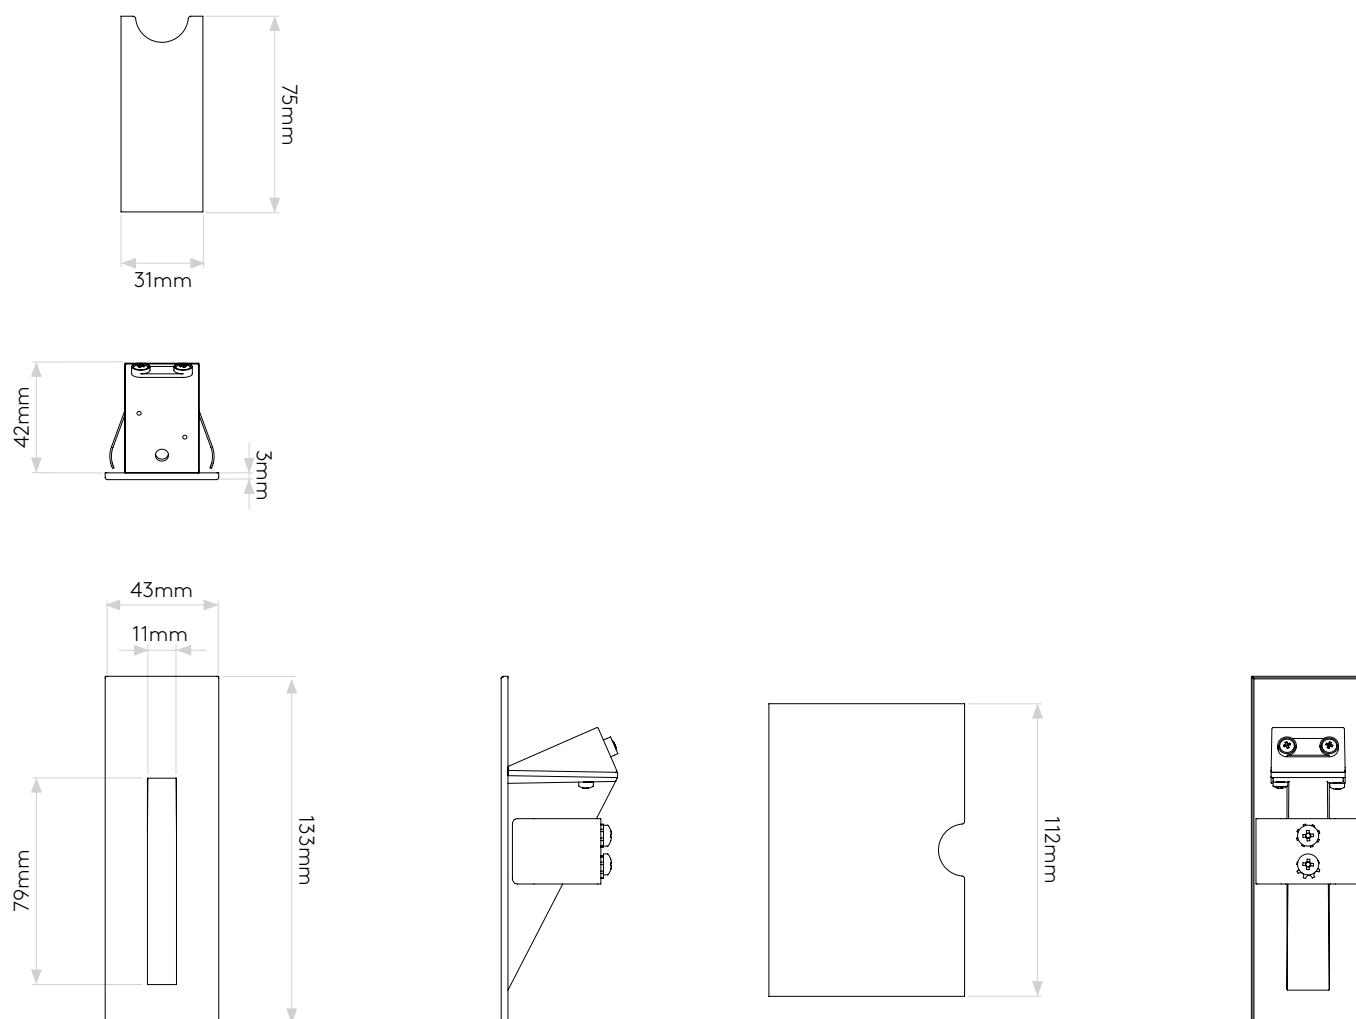

CODE: 7482
SKU: 1212017
FINISH: TEXTURED WHITE PAINTED TRIM

Please note that some dimensions may vary slightly due to manufacturing tolerances, this includes cable entry and fixing holes

Veillez noter que certaines dimensions peuvent varier légèrement en raison des tolérances de fabrication, y compris l'entrée de câble et les trous de fixation.

Bitte beachten Sie, dass die Maße Fertigungstoleranzen unterliegen und daher in geringem Umfang von der angegebenen Größe abweichen können. Dies gilt auch für Kabeleingänge und Befestigungslöcher.

Si prega notare che possono esserci piccole variazioni in alcune dimensioni dovute alle tolleranze di produzione, queste includono l'ingresso del cavo e i fori di fissaggio.