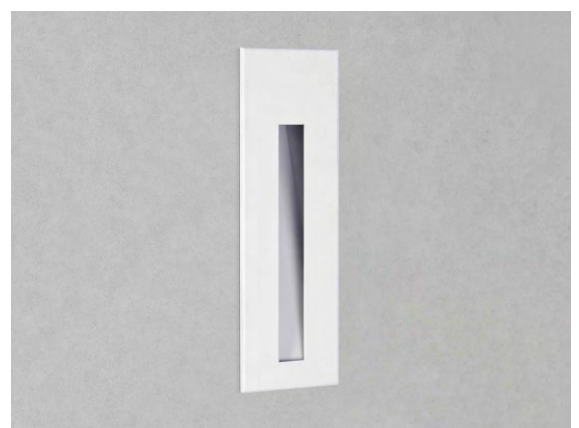

## GENERAL

CLASS:	CE (Class 3)
IP RATING:	IP65
BATHROOM ZONE:	Zone 1, 2, 3
VOLTAGE:	Constant Current 350mA
INSTALLATION ORIENTATION:	Wall mount - vertical
MAIN MATERIAL:	Metal - Mild steel
DIMENSIONS:	H: 133mm W: 43mm D: 78mm
CUT OUT HOLE:	L: 100mm W: 30mm
RECESS DEPTH:	75mm
FIRE RATING:	Not applicable
CABLE LENGTH:	Not applicable
GROSS WEIGHT:	0.36Kg

## LAMP

LIGHT SOURCE:	HIGH POWER LED
MAXIMUM WATTAGE:	1W
LAMP INCLUDED:	Yes (Integral)
MAXIMUM LAMP LENGTH:	Not applicable
LUMINOUS FLUX:	14.7 lm
COLOUR TEMP:	3000K
CRI:	80
R9:	6.0
MACADAM ELLIPSE:	3-Step
TILT ADJUSTABLE ANGLE:	Not applicable
ROTATION ADJUSTABLE ANGLE:	Not applicable
AVERAGE LIFESPAN:	60,000hrs
L70:	>60,000hrs
BEAM ANGLE:	Not applicable

## ADDITIONAL INFORMATION

SHADE INCLUDED	Not applicable
SHADE MATERIAL	Not applicable

CODE: 7480  
SKU: 1212015  
FINISH: POLISHED STAINLESS STEEL TRIM

CODE: 7481  
SKU: 1212016  
FINISH: BRUSHED STAINLESS STEEL TRIM

CODE: 7482  
SKU: 1212017  
FINISH: TEXTURED WHITE PAINTED TRIM

Please note that some dimensions may vary slightly due to manufacturing tolerances, this includes cable entry and fixing holes

Veillez noter que certaines dimensions peuvent varier légèrement en raison des tolérances de fabrication, y compris l'entrée de câble et les trous de fixation.