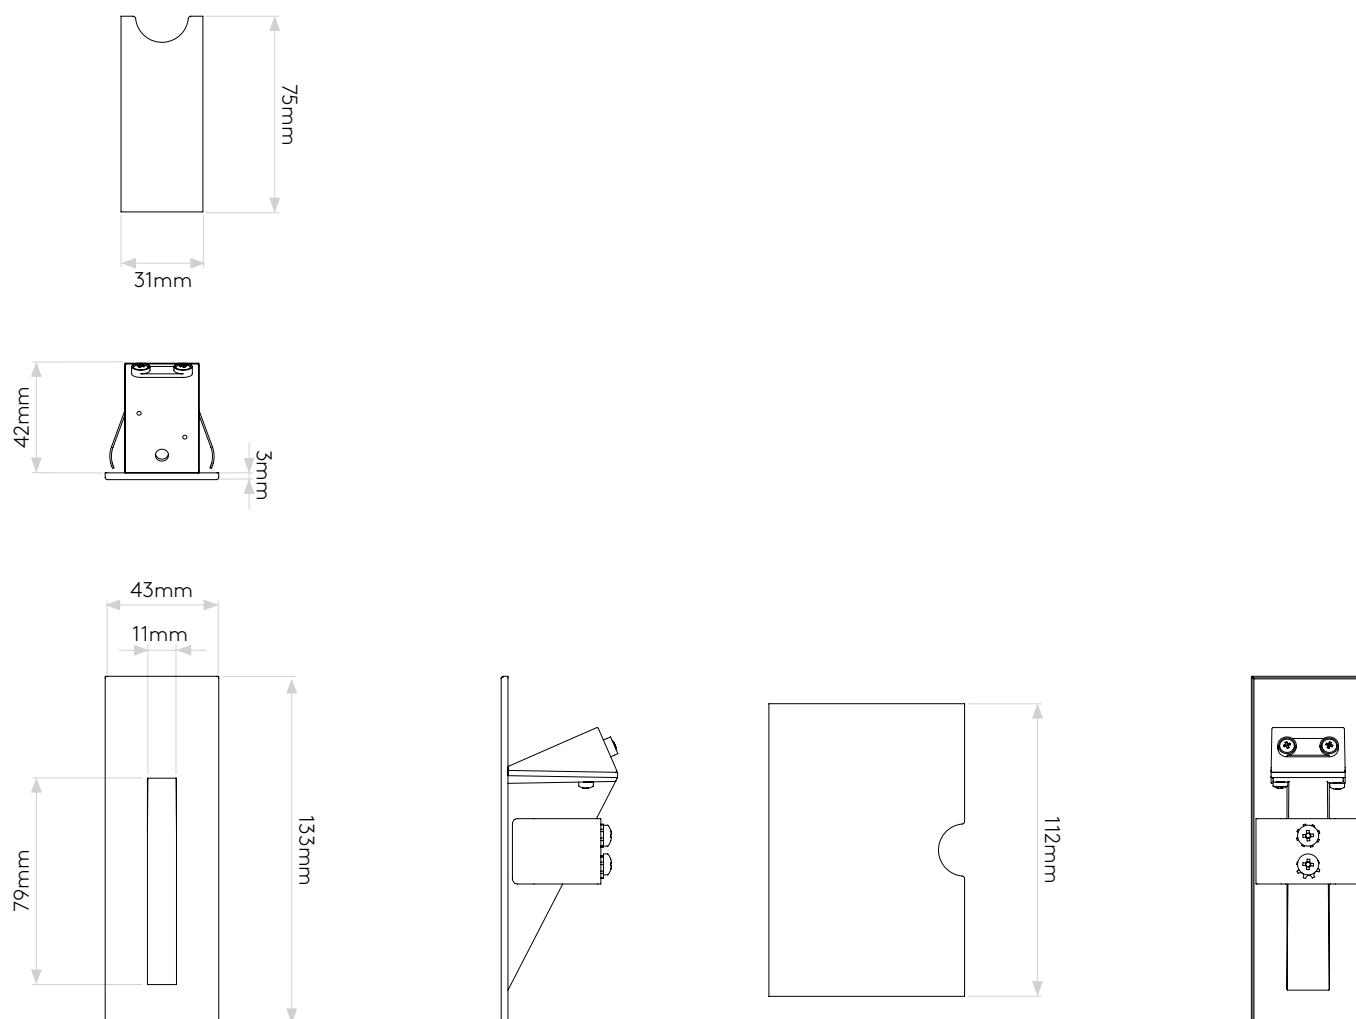

CODE: 7543
SKU: 1212031
FINISH: TEXTURED WHITE PAINTED TRIM

Please note that some dimensions may vary slightly due to manufacturing tolerances, this includes cable entry and fixing holes

Veuillez noter que certaines dimensions peuvent varier légèrement en raison des tolérances de fabrication, y compris l'entrée de câble et les trous de fixation.

Bitte beachten Sie, dass die Maße Fertigungstoleranzen unterliegen und daher in geringem Umfang von der angegebenen Größe abweichen können. Dies gilt auch für Kabeleingänge und Befestigungslöcher.

Si prega notare che possono esserci piccole variazioni in alcune dimensioni dovute alle tolleranze di produzione, queste includono l'ingresso del cavo e i fori di fissaggio.