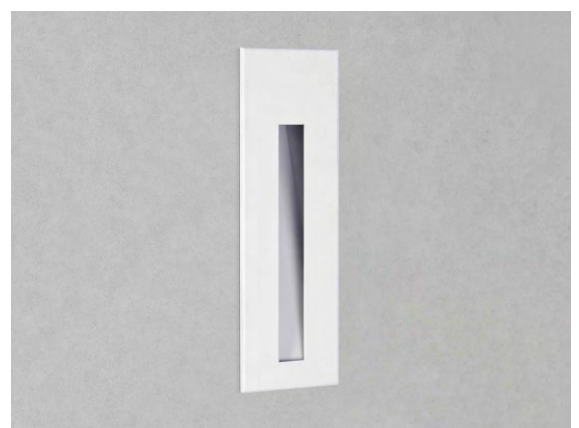

## GENERAL

CLASS:	CE (Class 3)
IP RATING:	IP65
BATHROOM ZONE:	Zone 1, 2, 3
VOLTAGE:	Constant Current 350mA
INSTALLATION ORIENTATION:	Wall mount - vertical
MAIN MATERIAL:	Metal - Mild steel
DIMENSIONS:	H: 133mm W: 43mm D: 78mm
CUT OUT HOLE:	L: 100mm W: 30mm
RECESS DEPTH:	75mm
FIRE RATING:	Not applicable
CABLE LENGTH:	Not applicable
GROSS WEIGHT:	0.36Kg

## LAMP

LIGHT SOURCE:	HIGH POWER LED
MAXIMUM WATTAGE:	1W
LAMP INCLUDED:	Yes (Integral)
MAXIMUM LAMP LENGTH:	Not applicable
LUMINOUS FLUX:	12.2 lm
COLOUR TEMP:	2700K
CRI:	80
R9:	9.0
MACADAM ELLIPSE:	3-Step
TILT ADJUSTABLE ANGLE:	Not applicable
ROTATION ADJUSTABLE ANGLE:	Not applicable
AVERAGE LIFESPAN:	60,000hrs
L70:	>60,000hrs
BEAM ANGLE:	Not applicable

## ADDITIONAL INFORMATION

SHADE INCLUDED	Not applicable
SHADE MATERIAL	Not applicable

CODE: 7541  
SKU: 1212029  
FINISH: POLISHED STAINLESS STEEL TRIM

CODE: 7542  
SKU: 1212030  
FINISH: BRUSHED STAINLESS STEEL TRIM