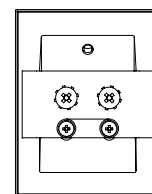

CODE: 7485
SKU: 1212020
FINISH: POLISHED STAINLESS STEEL TRIM

Please note that some dimensions may vary slightly due to manufacturing tolerances, this includes cable entry and fixing holes

Veuillez noter que certaines dimensions peuvent varier légèrement en raison des tolérances de fabrication, y compris l'entrée de câble et les trous de fixation.