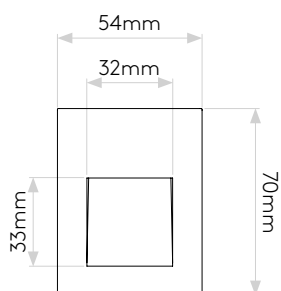

Please note that some dimensions may vary slightly due to manufacturing tolerances, this includes cable entry and fixing holes

Veuillez noter que certaines dimensions peuvent varier légèrement en raison des tolérances de fabrication, y compris l'entrée de câble et les trous de fixation.

Bitte beachten Sie, dass die Maße Fertigungstoleranzen unterliegen und daher in geringem Umfang von der angegebenen Größe abweichen können. Dies gilt auch für Kabeleingänge und Befestigungslöcher.

Si prega notare che possono esserci piccole variazioni in alcune dimensioni dovute alle tolleranze di produzione, queste includono l'ingresso del cavo e i fori di fissaggio.