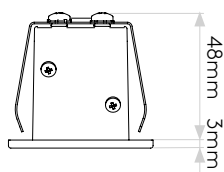

CODE: 7485
SKU: 1212020
FINISH: POLISHED STAINLESS STEEL TRIM

Please note that some dimensions may vary slightly due to manufacturing tolerances, this includes cable entry and fixing holes

Veuillez noter que certaines dimensions peuvent varier légèrement en raison des tolérances de fabrication, y compris l'entrée de câble et les trous de fixation.