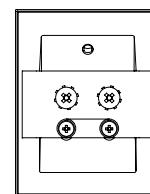

CODE: 7546
SKU: 1212034
FINISH: POLISHED STAINLESS STEEL TRIM

Please note that some dimensions may vary slightly due to manufacturing tolerances, this includes cable entry and fixing holes

Veuillez noter que certaines dimensions peuvent varier légèrement en raison des tolérances de fabrication, y compris l'entrée de câble et les trous de fixation.