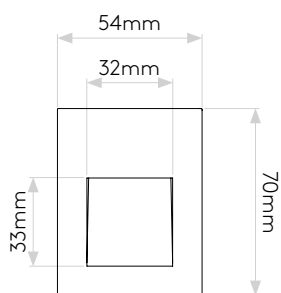

Please note that some dimensions may vary slightly due to manufacturing tolerances, this includes cable entry and fixing holes

Veuillez noter que certaines dimensions peuvent varier légèrement en raison des tolérances de fabrication, y compris l'entrée de câble et les trous de fixation.

Bitte beachten Sie, dass die Maße Fertigungstoleranzen unterliegen und daher in geringem Umfang von der angegebenen Größe abweichen können. Dies gilt auch für Kabeleingänge und Befestigungslöcher.

Si prega notare che possono esserci piccole variazioni in alcune dimensioni dovute alle tolleranze di produzione, queste includono l'ingresso del cavo e i fori di fissaggio.