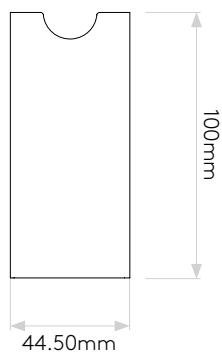

Please note that some dimensions may vary slightly due to manufacturing tolerances, this includes cable entry and fixing holes

Veuillez noter que certaines dimensions peuvent varier légèrement en raison des tolérances de fabrication, y compris l'entrée de câble et les trous de fixation.

Bitte beachten Sie, dass die Maße Fertigungstoleranzen unterliegen und daher in geringem Umfang von der angegebenen Größe abweichen können. Dies gilt auch für Kabeleingänge und Befestigungslöcher.

Si prega notare che possono esserci piccole variazioni in alcune dimensioni dovute alle tolleranze di produzione, queste includono l'ingresso del cavo e i fori di fissaggio.