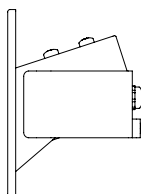

CODE: 7546
SKU: 1212034
FINISH: POLISHED STAINLESS STEEL TRIM

Please note that some dimensions may vary slightly due to manufacturing tolerances, this includes cable entry and fixing holes

Veuillez noter que certaines dimensions peuvent varier légèrement en raison des tolérances de fabrication, y compris l'entrée de câble et les trous de fixation.