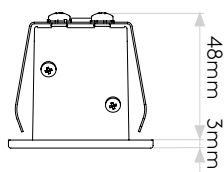

CODE: 7546
SKU: 1212034
FINISH: POLISHED STAINLESS STEEL TRIM

Please note that some dimensions may vary slightly due to manufacturing tolerances, this includes cable entry and fixing holes

Veuillez noter que certaines dimensions peuvent varier légèrement en raison des tolérances de fabrication, y compris l'entrée de câble et les trous de fixation.