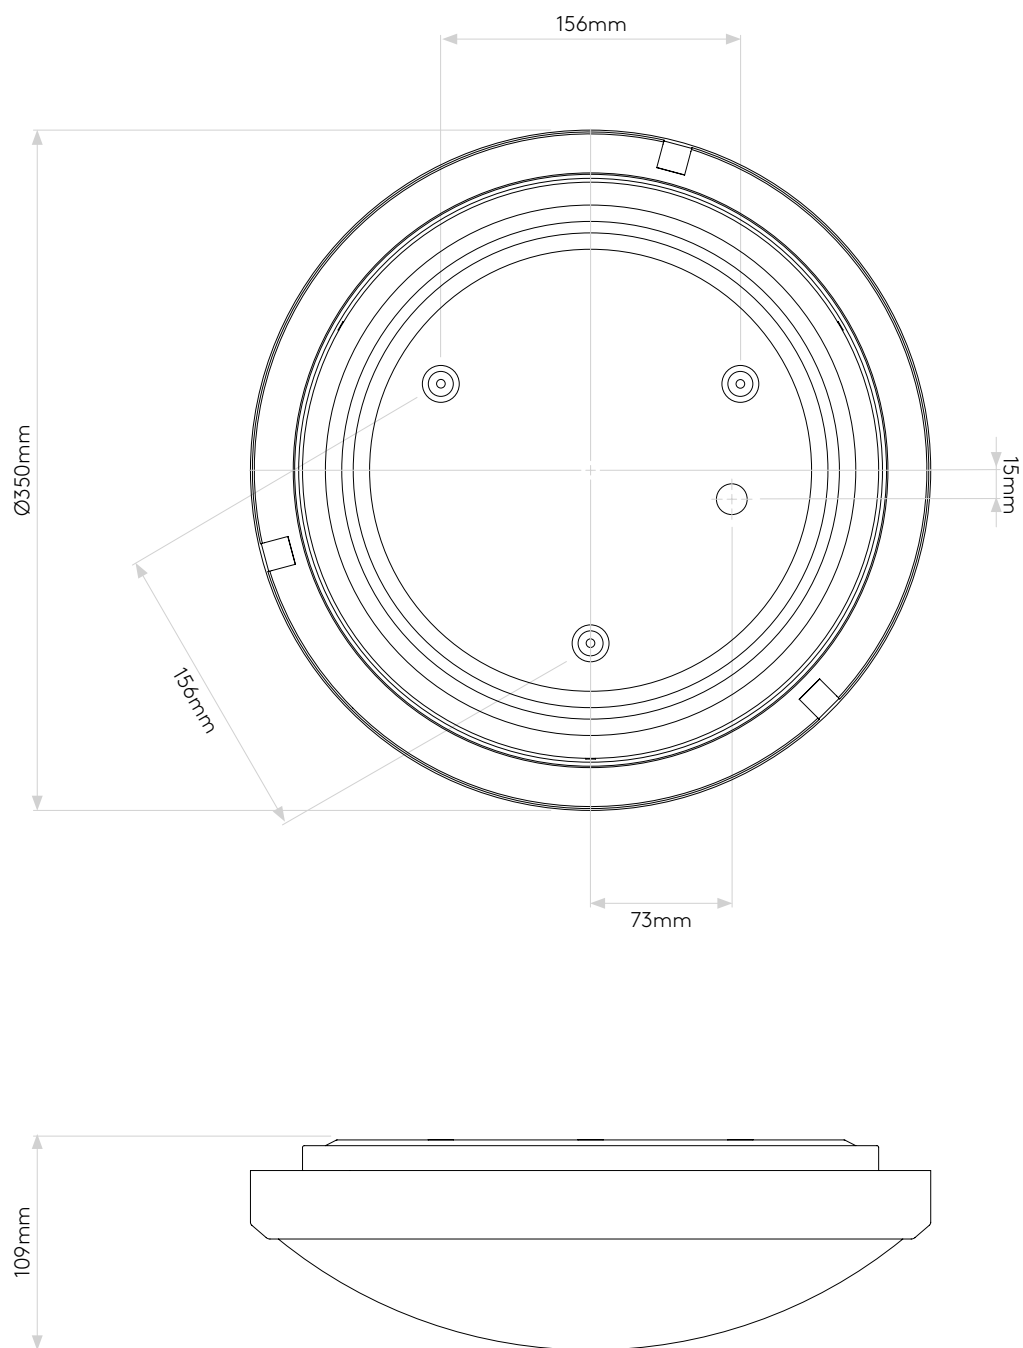

## GENERAL

CLASS:	CE (Class 2)
IP RATING:	IP44
BATHROOM ZONE:	Zone 2, 3
VOLTAGE:	Mains 230V
INSTALLATION ORIENTATION:	Ceiling mount
MAIN MATERIAL:	Metal - mild steel
DIMENSIONS:	D: 109mm Ø: 350mm
CUT OUT HOLE:	Not applicable
RECESS DEPTH:	Not applicable
FIRE RATING:	Not applicable
CABLE LENGTH:	Not applicable
GROSS WEIGHT:	1.84Kg

## LAMP

LIGHT SOURCE:	LED STRIP
MAXIMUM WATTAGE:	22.41W
LAMP INCLUDED:	Yes (Integral)
MAXIMUM LAMP LENGTH:	Not applicable
LUMINOUS FLUX:	1315.55lm
COLOUR TEMP:	3000K
CRI:	80
R9:	16
MACADAM ELLIPSE:	7-Step
TILT ADJUSTABLE ANGLE:	Not applicable
ROTATION ADJUSTABLE ANGLE:	Not applicable
AVERAGE LIFESPAN:	To be advised
L70:	To be advised
BEAM ANGLE:	Not applicable

## ADDITIONAL INFORMATION

SHADE INCLUDED:	Not applicable
SHADE MATERIAL:	Not applicable

CODE: 7412  
SKU: 1061006  
FINISH: POLISHED CHROME

CODE: 7414  
SKU: 1061008  
FINISH: MATT NICKEL

Please note that some dimensions may vary slightly due to manufacturing tolerances, this includes cable entry and fixing holes

Veillez noter que certaines dimensions peuvent varier légèrement en raison des tolérances de fabrication, y compris l'entrée de câble et les trous de fixation.

Bitte beachten Sie, dass die Maße Fertigungstoleranzen unterliegen und daher in geringem Umfang von der angegebenen Größe abweichen können. Dies gilt auch für Kabeleingänge und Befestigungslöcher.