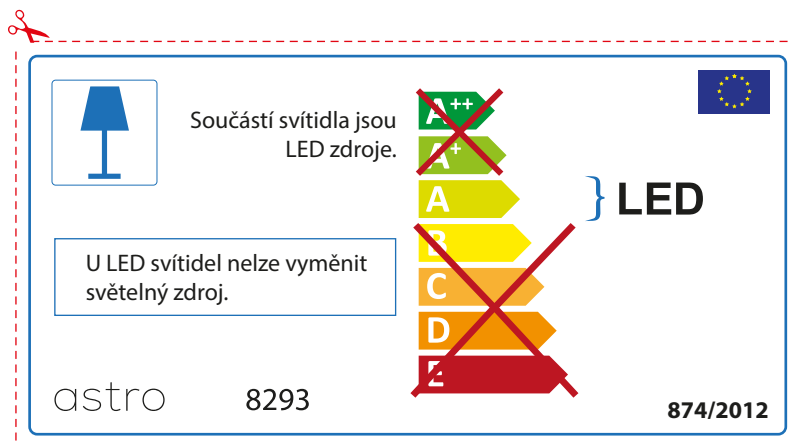

CZECH

Zkontrolujte prosím rozměr světelného zdroje pro svítidlo, protože se liší u různých značek