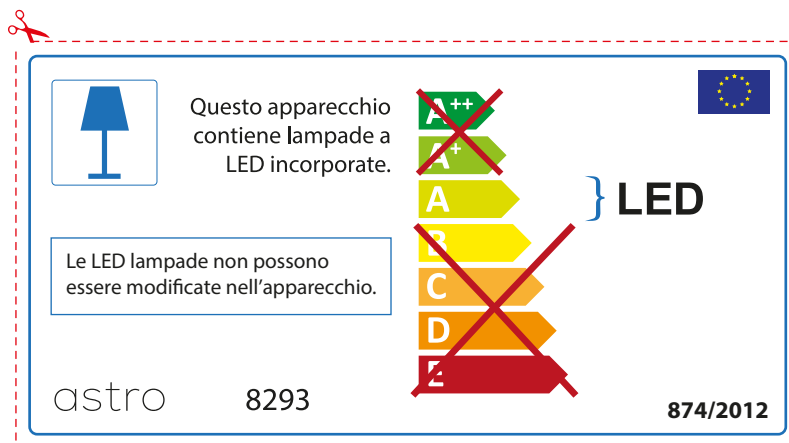

ENGLISH

Please check lamp dimensions for suitable fitting with your luminaire, as lamp sizes may vary between brands

astro 8293

 This luminaire contains built-in LED lamps.

~~A++~~
~~A+~~
A } LED
~~B~~
~~C~~
~~D~~
~~E~~

The LED lamps cannot be changed in the luminaire.

874/2012 

 This luminaire contains built-in LED lamps. 

The LED lamps cannot be changed in the luminaire.

~~A++~~
~~A+~~
A } LED
~~B~~
~~C~~
~~D~~
~~E~~

astro 8293 874/2012

FRENCH

Prenez soin de vérifier le dimensions des lampes (celles-ci varient selon les fournisseurs) afin de vous assurer qu'elles rentrent physiquement dans le luminaire

ITALIAN

Si prega di verificare le dimensioni della lampada per il montaggio adatto con il suo apparecchio di illuminazione, perché le dimensioni della lampada può variare tra le marche