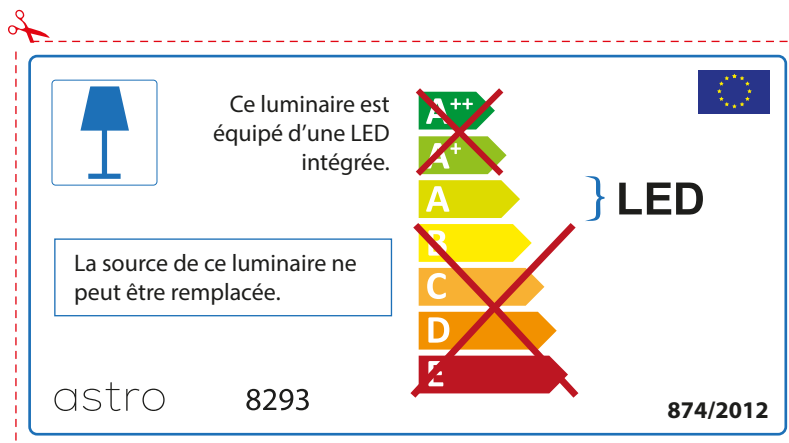

ENGLISH

Please check lamp dimensions for suitable fitting with your luminaire, as lamp sizes may vary between brands

astro 8293

 This luminaire contains built-in LED lamps.

~~A++~~
~~A+~~
A } LED
~~B~~
~~C~~
~~D~~
~~E~~

The LED lamps cannot be changed in the luminaire.

874/2012 

 This luminaire contains built-in LED lamps. 

The LED lamps cannot be changed in the luminaire.

~~A++~~
~~A+~~
A } LED
~~B~~
~~C~~
~~D~~
~~E~~

astro 8293 874/2012

FRENCH

Prenez soin de vérifier le dimensions des lampes (celles-ci varient selon les fournisseurs) afin de vous assurer qu'elles rentrent physiquement dans le luminaire

ITALIAN

Si prega di verificare le dimensioni della lampada per il montaggio adatto con il suo apparecchio di illuminazione, perché le dimensioni della lampada può variare tra le marche