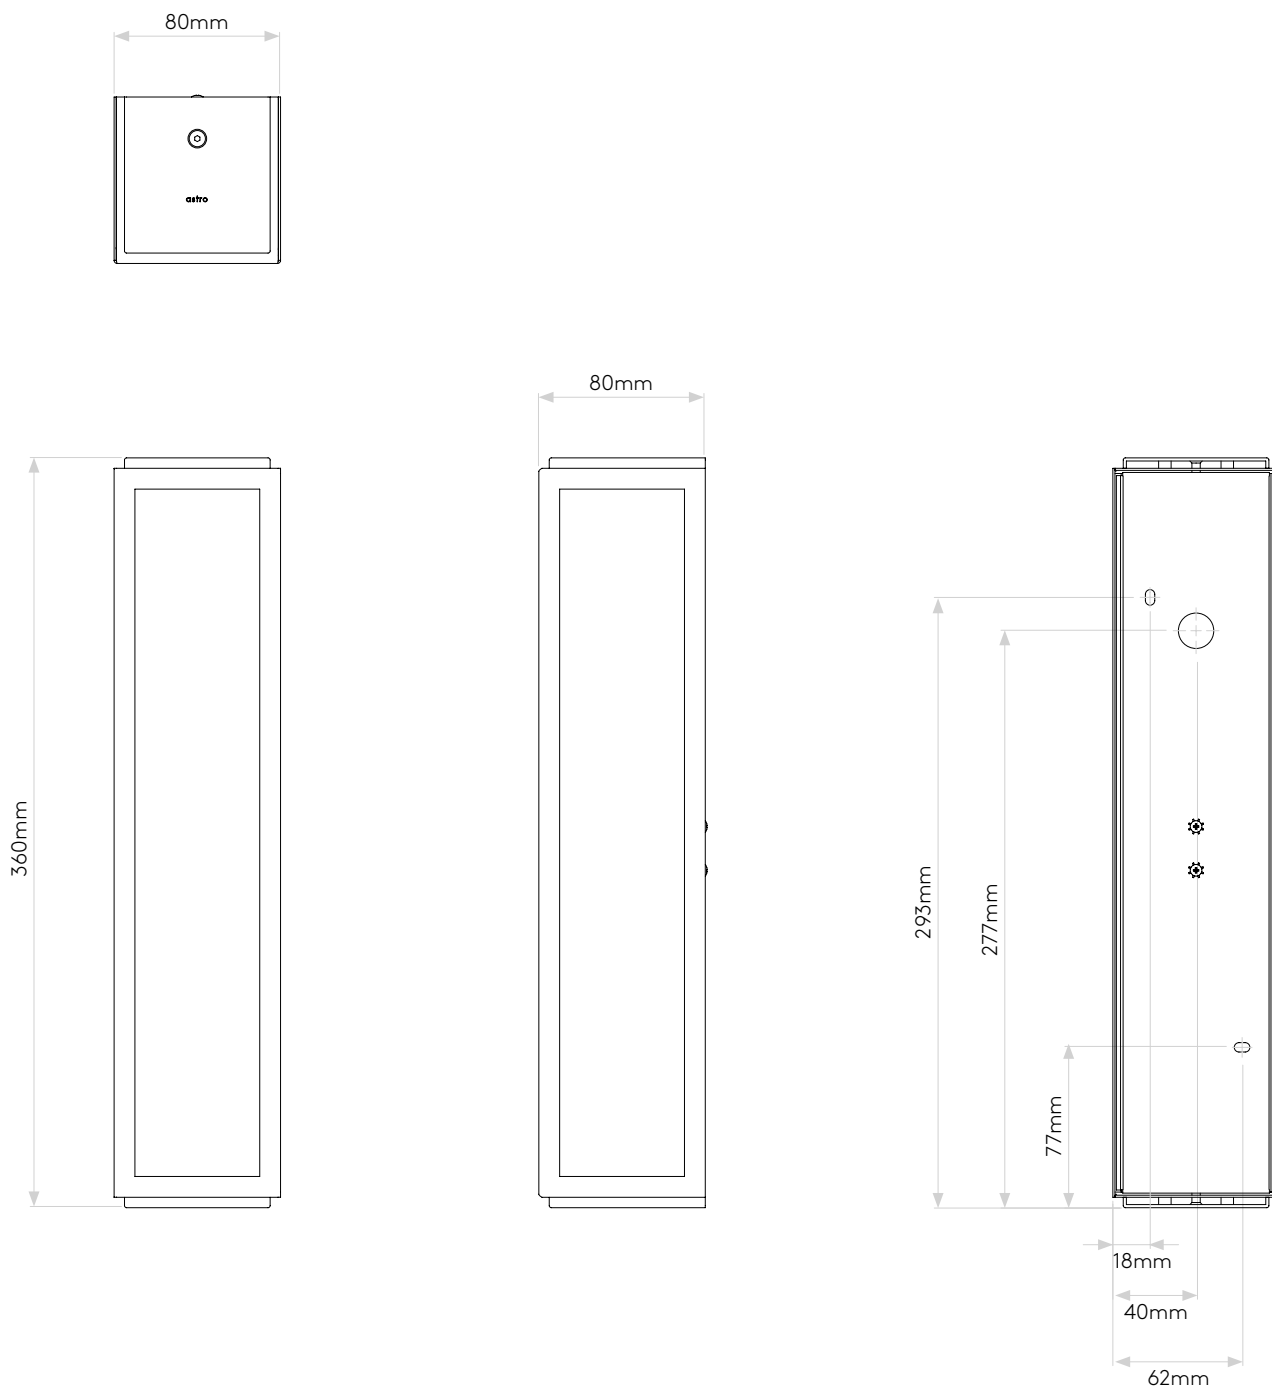

## GENERAL

LOCATION:	Bathroom
CLASS:	CE (Class 2)
IP RATING:	IP44
BATHROOM ZONE:	Zone 2, 3
VOLTAGE:	Mains 230V
INSTALLATION ORIENTATION:	Ceiling mount (reduced IP rating) Wall mount
MAIN MATERIAL:	Metal - mild steel
DIMENSIONS:	H: 360mm W: 80mm D: 80mm
CUT OUT HOLE:	Not applicable
RECESS DEPTH:	Not applicable
FIRE RATING:	Not applicable
CABLE LENGTH:	Not applicable
GROSS WEIGHT:	1.5170Kg

## LAMP

LIGHT SOURCE:	MID-POWER LED
MAXIMUM WATTAGE:	7.9W
LAMP INCLUDED:	Yes (Integral)
MAXIMUM LAMP LENGTH:	Not applicable
LUMINOUS FLUX:	394.4 lm
COLOUR TEMP:	3000K
CRI:	80
R9:	32.3
MACADAM ELLIPSE:	3-Step
TILT ADJUSTABLE ANGLE:	Not applicable
ROTATION ADJUSTABLE ANGLE:	Not applicable
AVERAGE LIFESPAN:	60,000hrs
L70:	To be advised
BEAM ANGLE:	Not applicable

Please note that some dimensions may vary slightly due to manufacturing tolerances, this includes cable entry and fixing holes

Veuillez noter que certaines dimensions peuvent varier légèrement en raison des tolérances de fabrication, y compris l'entrée de câble et les trous de fixation.