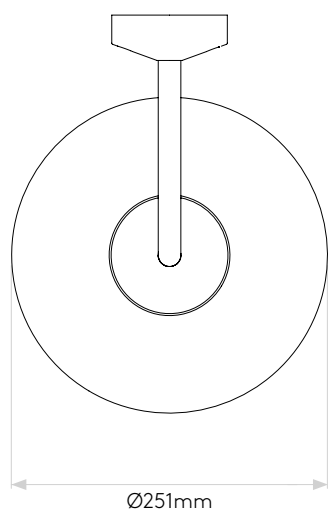

Please note that some dimensions may vary slightly due to manufacturing tolerances, this includes cable entry and fixing holes

Veuillez noter que certaines dimensions peuvent varier légèrement en raison des tolérances de fabrication, y compris l'entrée de câble et les trous de fixation.

Bitte beachten Sie, dass die Maße Fertigungstoleranzen unterliegen und daher in geringem Umfang von der angegebenen Größe abweichen können. Dies gilt auch für Kabeingänge und Befestigungslöcher.

Si prega notare che possono esserci piccole variazioni in alcune dimensioni dovute alle tolleranze di produzione, queste includono l'ingresso del cavo e i fori di fissaggio.