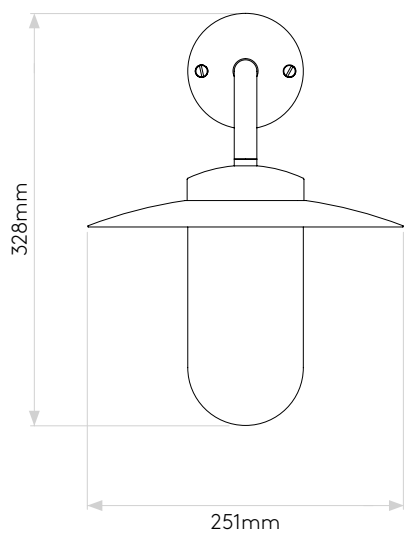

Please note that some dimensions may vary slightly due to manufacturing tolerances, this includes cable entry and fixing holes

Veuillez noter que certaines dimensions peuvent varier légèrement en raison des tolérances de fabrication, y compris l'entrée de câble et les trous de fixation.

Bitte beachten Sie, dass die Maße Fertigungstoleranzen unterliegen und daher in geringem Umfang von der angegebenen Größe abweichen können. Dies gilt auch für Kabeingänge und Befestigungslöcher.

Si prega notare che possono esserci piccole variazioni in alcune dimensioni dovute alle tolleranze di produzione, queste includono l'ingresso del cavo e i fori di fissaggio.