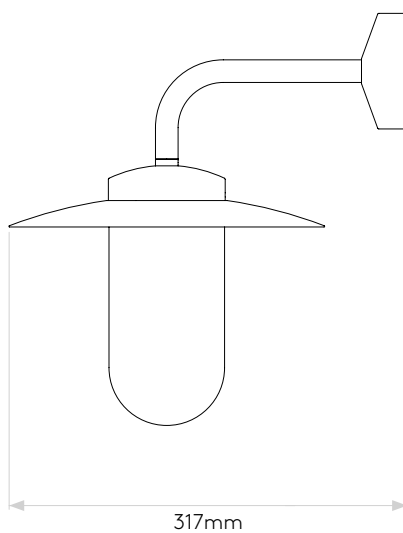

Please note that some dimensions may vary slightly due to manufacturing tolerances, this includes cable entry and fixing holes

Veuillez noter que certaines dimensions peuvent varier légèrement en raison des tolérances de fabrication, y compris l'entrée de câble et les trous de fixation.

Bitte beachten Sie, dass die Maße Fertigungstoleranzen unterliegen und daher in geringem Umfang von der angegebenen Größe abweichen können. Dies gilt auch für Kabeingänge und Befestigungslöcher.

Si prega notare che possono esserci piccole variazioni in alcune dimensioni dovute alle tolleranze di produzione, queste includono l'ingresso del cavo e i fori di fissaggio.