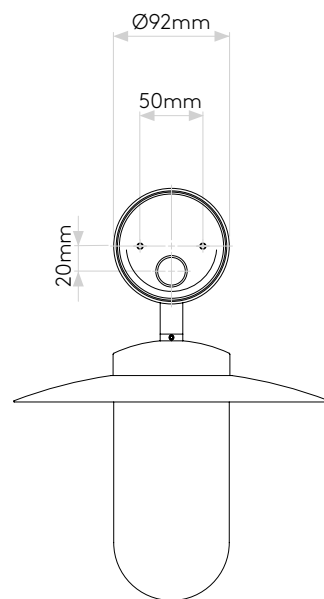

Please note that some dimensions may vary slightly due to manufacturing tolerances, this includes cable entry and fixing holes

Veuillez noter que certaines dimensions peuvent varier légèrement en raison des tolérances de fabrication, y compris l'entrée de câble et les trous de fixation.

Bitte beachten Sie, dass die Maße Fertigungstoleranzen unterliegen und daher in geringem Umfang von der angegebenen Größe abweichen können. Dies gilt auch für Kabeingänge und Befestigungslöcher.

Si prega notare che possono esserci piccole variazioni in alcune dimensioni dovute alle tolleranze di produzione, queste includono l'ingresso del cavo e i fori di fissaggio.