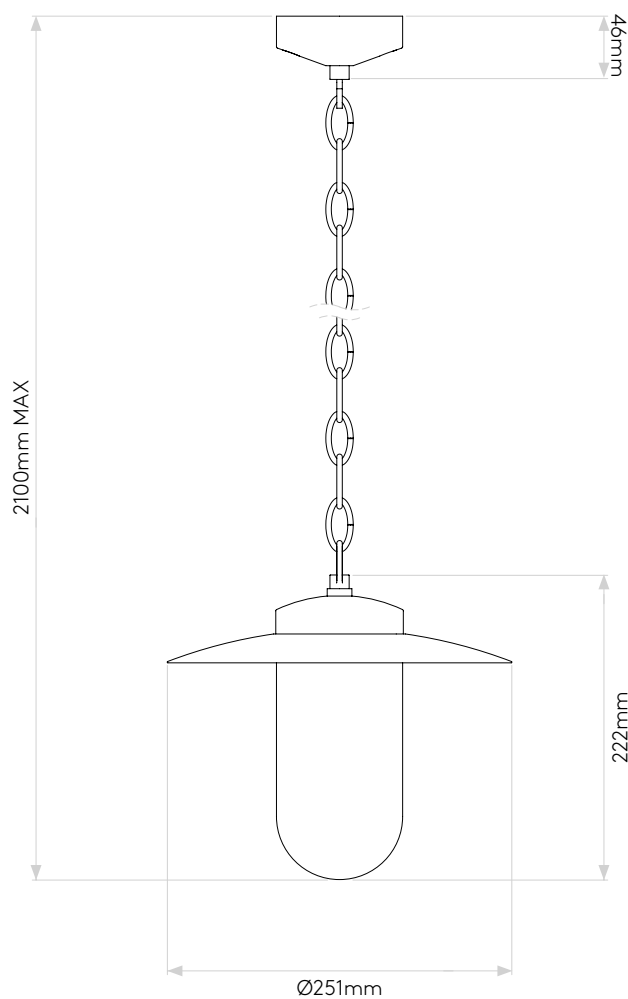

Please note that some dimensions may vary slightly due to manufacturing tolerances, this includes cable entry and fixing holes

Veuillez noter que certaines dimensions peuvent varier légèrement en raison des tolérances de fabrication, y compris l'entrée de câble et les trous de fixation.

Bitte beachten Sie, dass die Maße Fertigungstoleranzen unterliegen und daher in geringem Umfang von der angegebenen Größe abweichen können. Dies gilt auch für Kabeleingänge und Befestigungslöcher.

Si prega notare che possono esserci piccole variazioni in alcune dimensioni dovute alle tolleranze di produzione, queste includono l'ingresso del cavo e i fori di fissaggio.