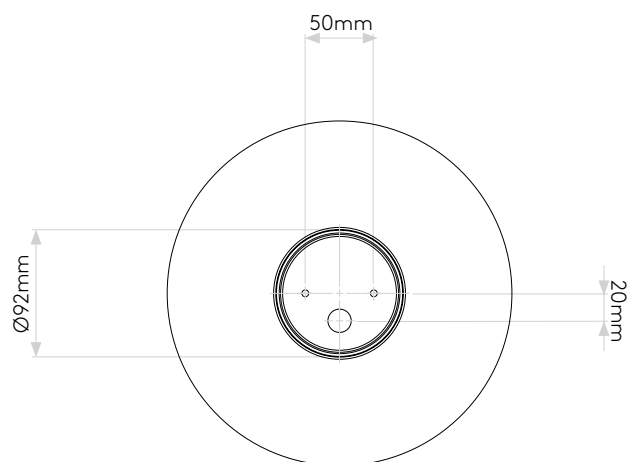

Please note that some dimensions may vary slightly due to manufacturing tolerances, this includes cable entry and fixing holes

Veuillez noter que certaines dimensions peuvent varier légèrement en raison des tolérances de fabrication, y compris l'entrée de câble et les trous de fixation.

Bitte beachten Sie, dass die Maße Fertigungstoleranzen unterliegen und daher in geringem Umfang von der angegebenen Größe abweichen können. Dies gilt auch für Kabeleingänge und Befestigungslöcher.

Si prega notare che possono esserci piccole variazioni in alcune dimensioni dovute alle tolleranze di produzione, queste includono l'ingresso del cavo e i fori di fissaggio.