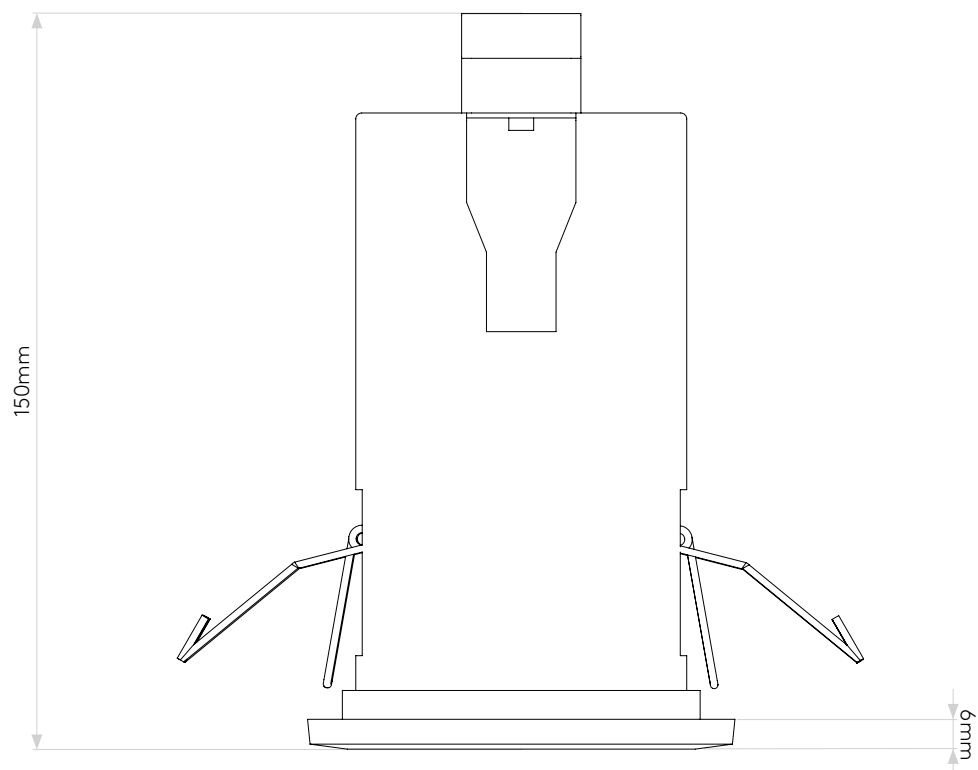

Please note that some dimensions may vary slightly due to manufacturing tolerances, this includes cable entry and fixing holes

Veuillez noter que certaines dimensions peuvent varier légèrement en raison des tolérances de fabrication, y compris l'entrée de câble et les trous de fixation.

Bitte beachten Sie, dass die Maße Fertigungstoleranzen unterliegen und daher in geringem Umfang von der angegebenen Größe abweichen können. Dies gilt auch für Kabeleingänge und Befestigungslöcher.

Si prega notare che possono esserci piccole variazioni in alcune dimensioni dovute alle tolleranze di produzione, queste includono l'ingresso del cavo e i fori di fissaggio.