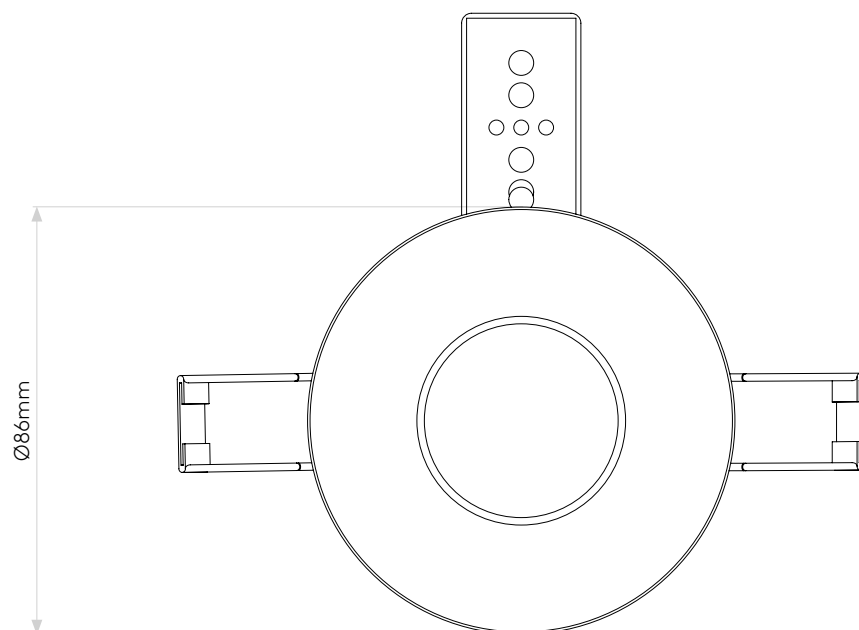

Please note that some dimensions may vary slightly due to manufacturing tolerances, this includes cable entry and fixing holes

Veuillez noter que certaines dimensions peuvent varier légèrement en raison des tolérances de fabrication, y compris l'entrée de câble et les trous de fixation.

Bitte beachten Sie, dass die Maße Fertigungstoleranzen unterliegen und daher in geringem Umfang von der angegebenen Größe abweichen können. Dies gilt auch für Kabeleingänge und Befestigungslöcher.

Si prega notare che possono esserci piccole variazioni in alcune dimensioni dovute alle tolleranze di produzione, queste includono l'ingresso del cavo e i fori di fissaggio.