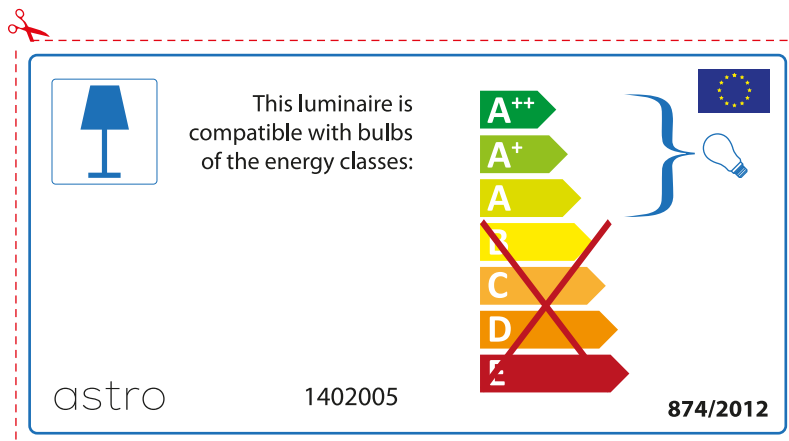

astro

EEL
LUMINAIRE
LABELS

E14 LED

E27 LED

(LAMP EXCLUDED)

ENGLISH

Please check lamp dimensions for suitable fitting with your luminaire, as lamp sizes may vary between brands

FRENCH