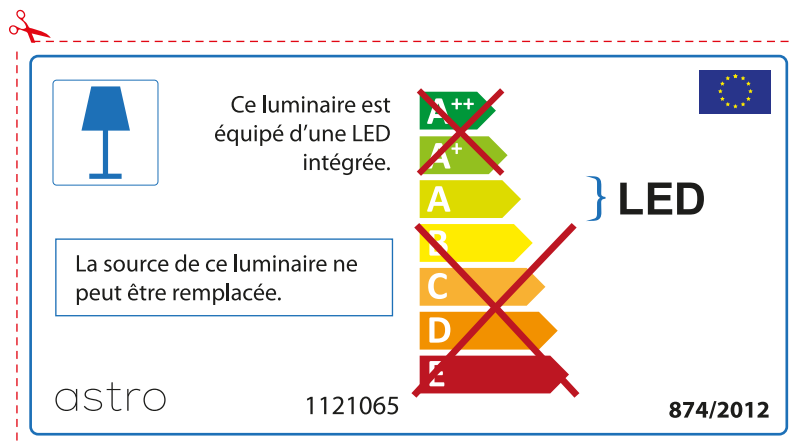

FRENCH

Prenez soin de vérifier le dimensions des lampes (celles-ci varient selon les fournisseurs) afin de vous assurer qu'elles rentrent physiquement dans le luminaire