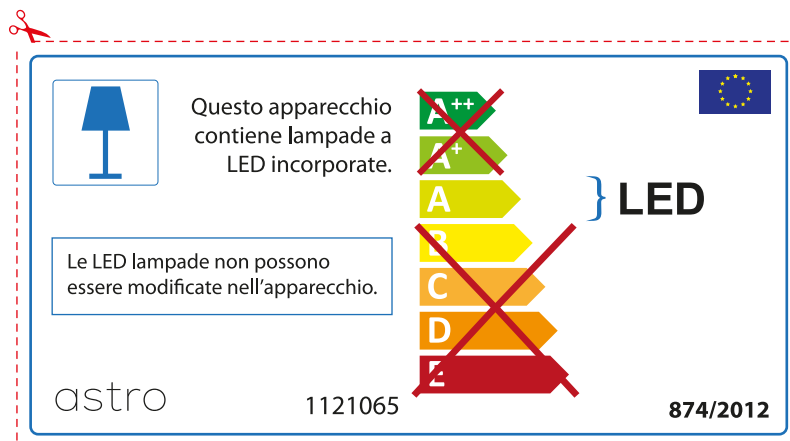

~~A++~~
~~A+~~
A } LED
~~B~~
~~C~~
~~D~~
~~E~~

The LED lamps cannot be changed in the luminaire.

874/2012 

 This luminaire contains built-in LED lamps. 

The LED lamps cannot be changed in the luminaire.

~~A++~~
~~A+~~
A } LED
~~B~~
~~C~~
~~D~~
~~E~~

astro 1121065 874/2012

FRENCH

Prenez soin de vérifier le dimensions des lampes (celles-ci varient selon les fournisseurs) afin de vous assurer qu'elles rentrent physiquement dans le luminaire

ITALIAN

Si prega di verificare le dimensioni della lampada per il montaggio adatto con il suo apparecchio di illuminazione, perché le dimensioni della lampada può variare tra le marche