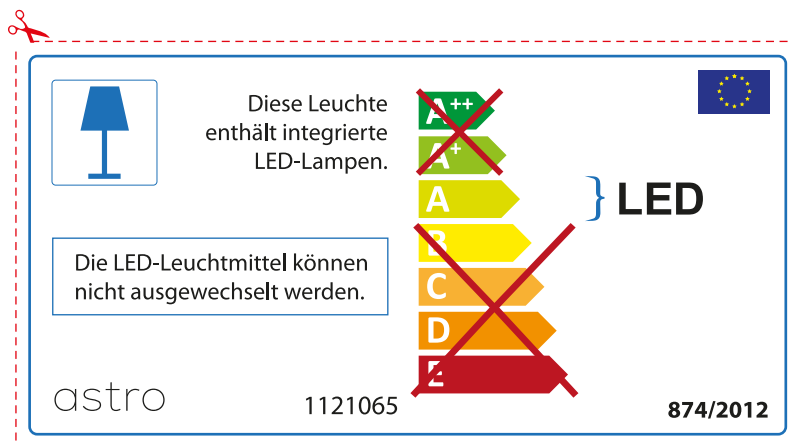

GERMAN

Bitte überprüfen Sie, ob die Abmessungen der Lampe für die Armatur passend sind, da die Größe der Lampen zwischen verschiedenen Marken variieren können