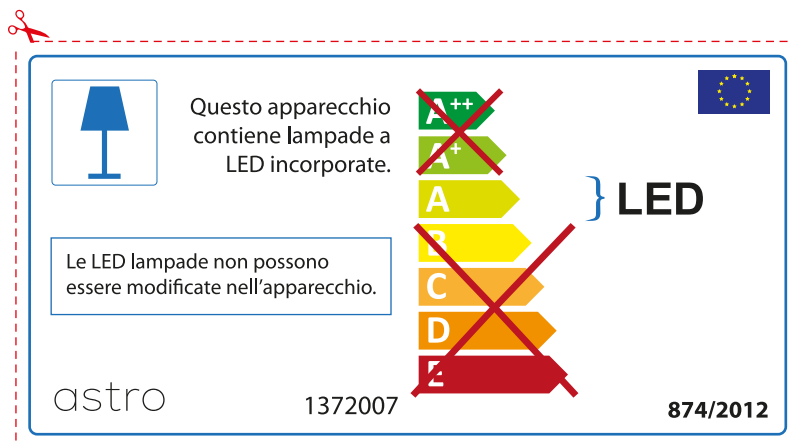

ITALIAN

Si prega di verificare le dimensioni della lampada per il montaggio adatto con il suo apparecchio di illuminazione, perché le dimensioni della lampada può variare tra le marche