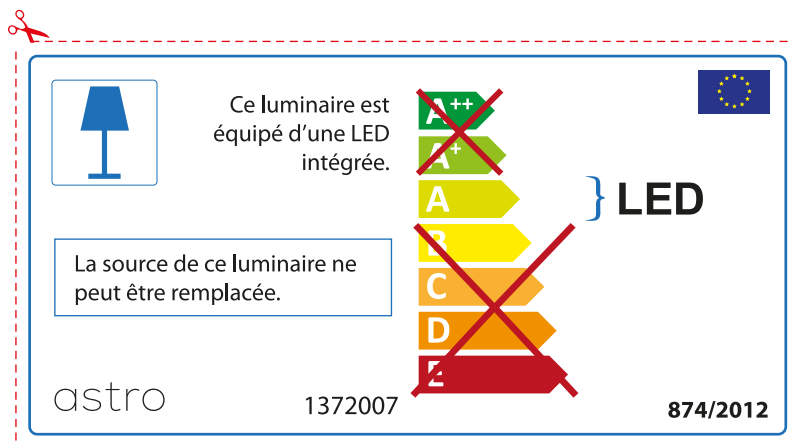

FRENCH

Prenez soin de vérifier le dimensions des lampes (celles-ci varient selon les fournisseurs) afin de vous assurer qu'elles rentrent physiquement dans le luminaire