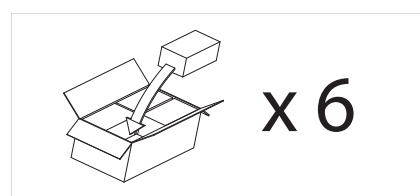

15.4w LED		incl.
--------------	--	-------

2800K	Bridgelux LED
-------	---------------

LED Driver		incl.
---------------	--	-------

Zone	2	3
------	----------	----------

Astro Lighting Ltd.
G2 River Way, Harlow
CM20 2DP, Great Britain