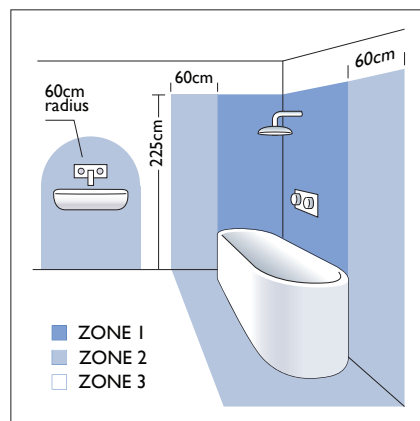

15.4w LED		incl.
--------------	--	-------

2800K	Bridgelux LED
-------	---------------

LED Driver		incl.
---------------	--	-------

Zone	2	3
------	----------	----------

Astro Lighting Ltd.
G2 River Way, Harlow
CM20 2DP, Great Britain