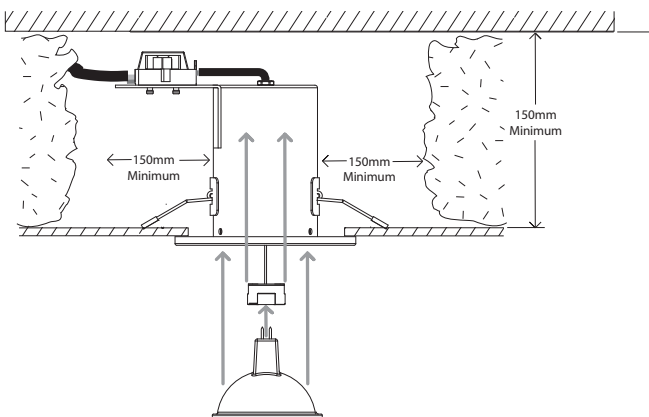

Please read all instructions carefully before commencing assembly.
These light fittings conform to BS EN 60598

Shower Downlights, These can be used in Bathroom Zones 1, 2 & 3
For ceiling use only (Rated IP65 Sprayproof)