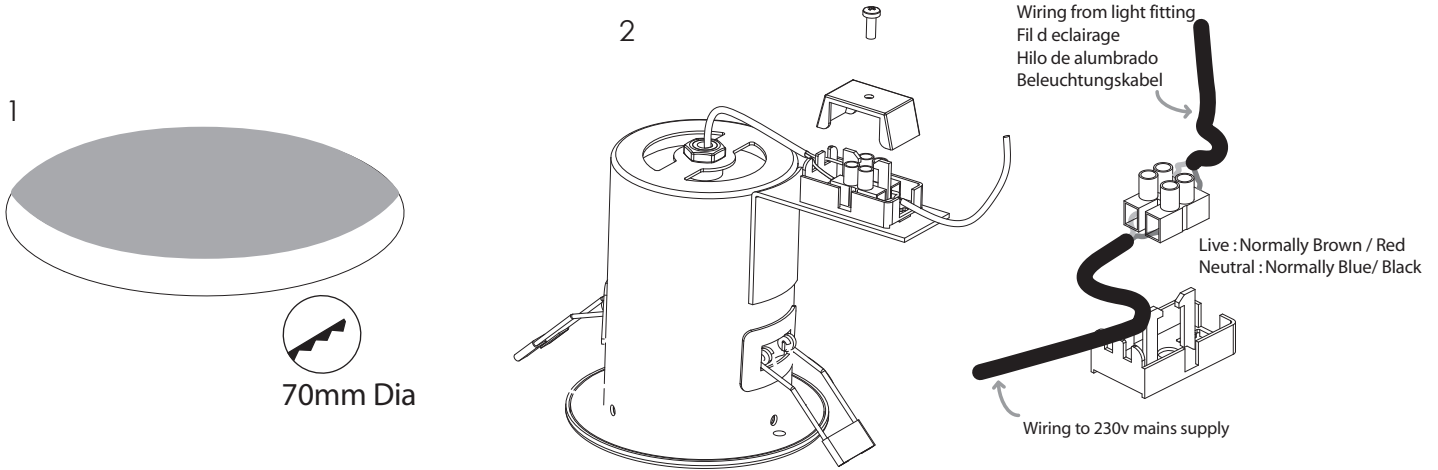

Please read all instructions carefully before commencing assembly.
These light fittings conform to BS EN 60598

Shower Downlights, These can be used in Bathroom Zones 1, 2 & 3
For ceiling use only (Rated IP65 Sprayproof)